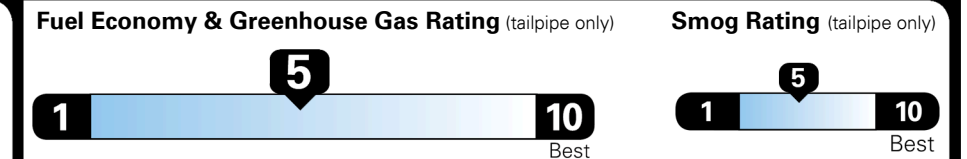

This vehicle emits 395 grams CO₂ per mile. The best emits 0 grams per mile (tailpipe only). Producing and distributing fuel also create emissions; learn more at fueleconomy.gov.

Actual results will vary for many reasons, including driving conditions and how you drive and maintain your vehicle. The average new vehicle gets 27 MPG and costs $7,500 to fuel over 5 years. Cost estimates are based on 15,000 miles per year at $ 2.70 per gallon. MPGe is miles per gasoline gallon equivalent. Vehicle emissions are a significant cause of climate change and smog.

fueleconomy.gov

Calculate personalized estimates and compare vehicles

GOVERNMENT 5-STAR SAFETY RATINGS

Overall Vehicle Score Not Rated

Based on the combined rating of frontal, side and rollover. Should ONLY be compared to other vehicles of similar size and weight.

Frontal	Driver	Not Rated
Crash	Passenger	Not Rated

Based on the risk of injury in a frontal impact. Should ONLY be compared to other vehicles of similar size and weight.

Side	Front seat	Not Rated
Crash	Rear seat	Not Rated

Star ratings based on the risk of injury in a side impact.

Rollover Not Rated

Star ratings based on the risk of rollover in a single-vehicle crash.

Star ratings range from 1 to 5 stars (★★★★★) with 5 being the highest.

Source: National Highway Traffic Safety Administration (NHTSA).

www.safercar.gov or 1-888-327-4236

Manufacturer's suggested retail price includes Manufacturer's recommended pre-delivery service. License and title fees, state and local taxes and other dealer installed options and accessories are not included in the manufacturer's suggested retail price.

PARTS CONTENT INFORMATION

FOR VEHICLES IN THIS CAR LINE U.S./CANADIAN PARTS CONTENT: 51 %

MAJOR SOURCES OF FOREIGN PARTS: KOREA: 49%

NOTE: PARTS CONTENT DOES NOT INCLUDE FINAL ASSEMBLY, DISTRIBUTION, OR OTHER NON-PARTS COSTS.

FOR THIS VEHICLE FINAL ASSEMBLY POINT: WEST POINT, GA, USA

COUNTRY OF ORIGIN

ENGINE: KOREA

TRANSMISSION: USA