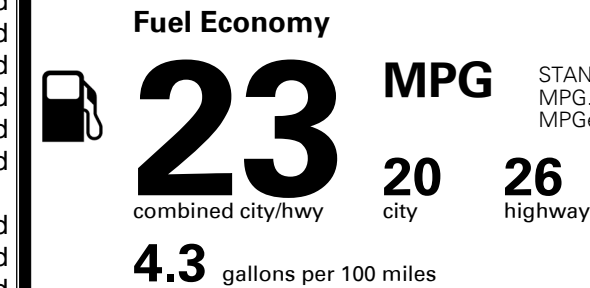

INLAND FREIGHT AND HANDLING

\$ 1,045.00

TOTAL MANUFACTURER'S SUGGESTED RETAIL PRICE ►

\$ 39,645.00

EPA DOT Fuel Economy and Environment

Gasoline Vehicle

STANDARD SUVs range from 13 to 93 MPG. The best vehicle rates 136 MPGe.

You spend \$1,250 more in fuel costs over 5 years compared to the average new vehicle.

Annual fuel cost \$1,750

This vehicle emits 395 grams CO₂ per mile. The best emits 0 grams per mile (tailpipe only). Producing and distributing fuel also create emissions; learn more at fueleconomy.gov.