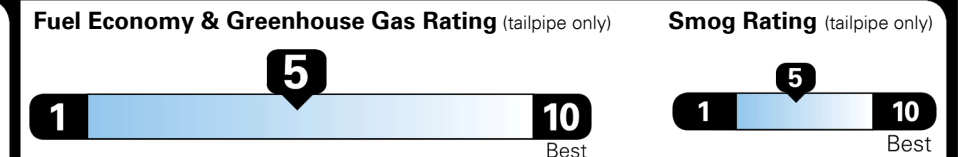

#### EPA DOT Fuel Economy and Environment

Gasoline Vehicle

You spend **\$1,250** more in fuel costs over 5 years compared to the average new vehicle.

Annual fuel cost **\$1,750**

This vehicle emits 395 grams CO<sub>2</sub> per mile. The best emits 0 grams per mile (tailpipe only). Producing and distributing fuel also create emissions; learn more at fueleconomy.gov.