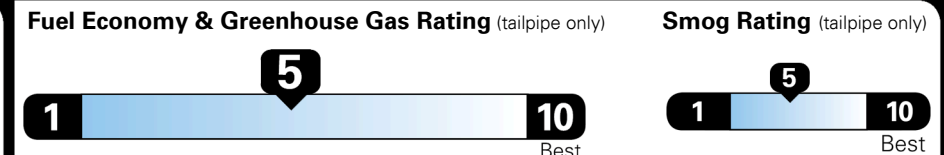

This vehicle emits 395 grams CO₂ per mile. The best emits 0 grams per mile (tailpipe only). Producing and distributing fuel also create emissions; learn more at fueleconomy.gov.

Actual results will vary for many reasons, including driving conditions and how you drive and maintain your vehicle. The average new vehicle gets 27 MPG and costs $7,500 to fuel over 5 years. Cost estimates are based on 15,000 miles per year at $ 2.70 per gallon. MPGe is miles per gasoline gallon equivalent. Vehicle emissions are a significant cause of climate change and smog.

fueleconomy.gov

Calculate personalized estimates and compare vehicles

GOVERNMENT 5-STAR SAFETY RATINGS

Overall Vehicle Score		Not Rated
Based on the combined rating of frontal, side and rollover. Should ONLY be compared to other vehicles of similar size and weight.		
Frontal	Driver	Not Rated
Crash	Passenger	Not Rated
Based on the risk of injury in a frontal impact. Should ONLY be compared to other vehicles of similar size and weight.		
Side	Front seat	Not Rated
Crash	Rear seat	Not Rated
Star ratings based on the risk of injury in a side impact.		
Rollover	Not Rated	
Star ratings based on the risk of rollover in a single-vehicle crash.		

Star ratings range from 1 to 5 stars (★★★★★) with 5 being the highest.
Source: National Highway Traffic Safety Administration (NHTSA).
www.safercar.gov or 1-888-327-4236

Manufacturer's suggested retail price includes Manufacturer's recommended pre-delivery service. License and title fees, state and local taxes and other dealer installed options and accessories are not included in the manufacturer's suggested retail price.

PARTS CONTENT INFORMATION

FOR VEHICLES IN THIS CAR LINE U.S./CANADIAN PARTS CONTENT: 51 %

MAJOR SOURCES OF FOREIGN PARTS: KOREA: 49%

NOTE: PARTS CONTENT DOES NOT INCLUDE FINAL ASSEMBLY, DISTRIBUTION, OR OTHER NON-PARTS COSTS.

FOR THIS VEHICLE FINAL ASSEMBLY POINT: WEST POINT, GA, USA

COUNTRY OF ORIGIN ENGINE:

TRANSMISSION: KOREA USA

TOTAL ADDITIONAL WEIGHT: 12.3