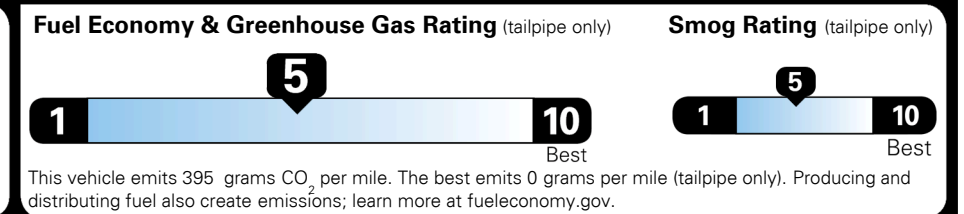

You spend $1,250 more in fuel costs over 5 years compared to the average new vehicle.

Annual fuel cost $1,750