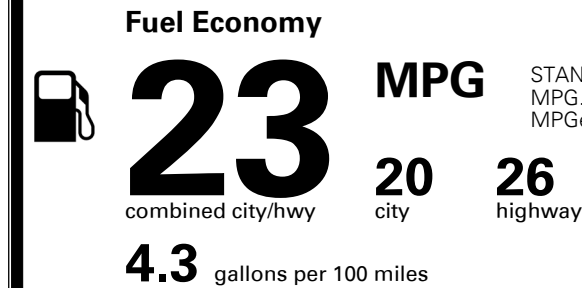

\$210.00
 \$155.00

MSRP INCLUDING OPTIONS

\$ 37,455.00

INLAND FREIGHT AND HANDLING

\$ 1,045.00

TOTAL MANUFACTURER'S SUGGESTED RETAIL PRICE ▶

\$ 38,500.00

EPA DOT Fuel Economy and Environment

Gasoline Vehicle

You spend \$1,250 more in fuel costs over 5 years compared to the average new vehicle.

Annual fuel cost \$1,750

Actual results will vary for many reasons, including driving conditions and how you drive and maintain your vehicle. The average new vehicle gets 27 MPG and costs \$7,500 to fuel over 5 years. Cost estimates are based on 15,000 miles per year at \$ 2.70 per gallon. MPGe is miles per gasoline gallon equivalent. Vehicle emissions are a significant cause of climate change and smog.