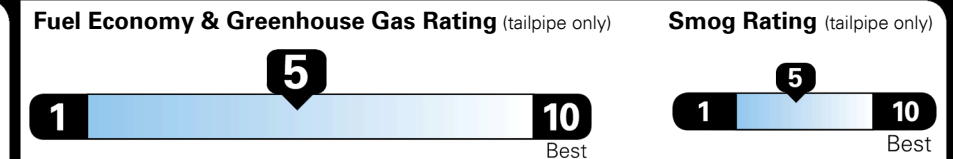

This vehicle emits 395 grams CO₂ per mile. The best emits 0 grams per mile (tailpipe only). Producing and distributing fuel also create emissions; learn more at fueleconomy.gov.

Actual results will vary for many reasons, including driving conditions and how you drive and maintain your vehicle. The average new vehicle gets 27 MPG and costs $7,500 to fuel over 5 years. Cost estimates are based on 15,000 miles per year at $ 2.70 per gallon. MPGe is miles per gasoline gallon equivalent. Vehicle emissions are a significant cause of climate change and smog.

fueleconomy.gov

Calculate personalized estimates and compare vehicles

GOVERNMENT 5-STAR SAFETY RATINGS

Overall Vehicle Score Not Rated

Based on the combined rating of frontal, side and rollover. Should ONLY be compared to other vehicles of similar size and weight.

Frontal Driver Not Rated

Crash Passenger Not Rated

Based on the risk of injury in a frontal impact. Should ONLY be compared to other vehicles of similar size and weight.

Side Front seat Not Rated

Crash Rear seat Not Rated

Star ratings based on the risk of injury in a side impact.

Rollover Not Rated

Star ratings based on the risk of rollover in a single-vehicle crash.

Star ratings range from 1 to 5 stars (★★★★★) with 5 being the highest.

Source: National Highway Traffic Safety Administration (NHTSA).

www.safercar.gov or 1-888-327-4236

Manufacturer's suggested retail price includes Manufacturer's recommended pre-delivery service. License and title fees, state and local taxes and other dealer installed options and accessories are not included in the manufacturer's suggested retail price.

PARTS CONTENT INFORMATION

FOR VEHICLES IN THIS CAR LINE U.S./CANADIAN PARTS CONTENT: 51 %

MAJOR SOURCES OF FOREIGN PARTS: KOREA: 49%

NOTE: PARTS CONTENT DOES NOT INCLUDE FINAL ASSEMBLY, DISTRIBUTION, OR OTHER NON-PARTS COSTS.

FOR THIS VEHICLE FINAL ASSEMBLY POINT: WEST POINT, GA, USA

COUNTRY OF ORIGIN

ENGINE: KOREA

TRANSMISSION: USA