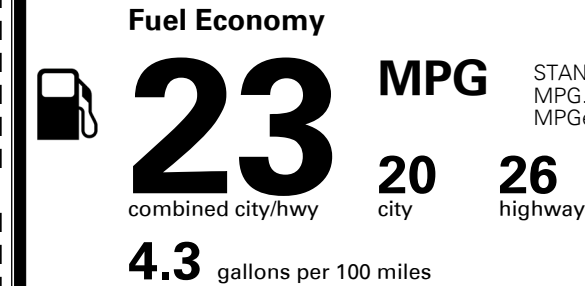

\$395.00
 \$210.00
 \$50.00
 \$60.00

MSRP INCLUDING OPTIONS

\$ 37,805.00

INLAND FREIGHT AND HANDLING

\$ 1,045.00

TOTAL MANUFACTURER'S SUGGESTED RETAIL PRICE ►

\$ 38,850.00

EPA DOT Fuel Economy and Environment

Gasoline Vehicle

STANDARD SUVs range from 13 to 93 MPG. The best vehicle rates 136 MPGe.

You spend \$1,250 more in fuel costs over 5 years compared to the average new vehicle.

Annual fuel cost \$1,750

This vehicle emits 395 grams CO₂ per mile. The best emits 0 grams per mile (tailpipe only). Producing and distributing fuel also create emissions; learn more at fueleconomy.gov.