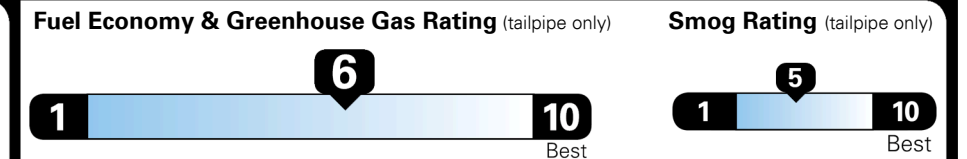

EPA DOT Fuel Economy and Environment

Gasoline Vehicle

Fuel Economy

28 MPG
combined city/hwy

24 MPG
city

34 MPG
highway

3.6 gallons per 100 miles

MIDSIZE CARS range from 13 to 136 MPG. The best vehicle rates 136 MPGe.

You save $250
in fuel costs over 5 years compared to the average new vehicle.

Annual fuel cost $1,300