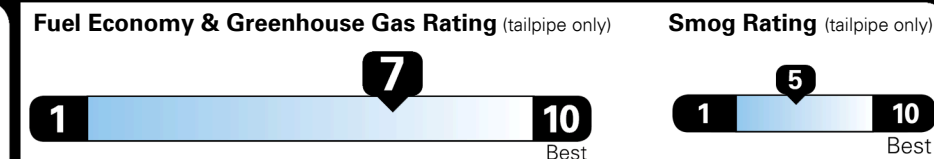

EPA DOT Fuel Economy and Environment

Gasoline Vehicle

Fuel Economy

31 MPG combined city/hwy
27 MPG city
37 MPG highway

3.2 gallons per 100 miles

MIDSIZE CARS range from 14 to 136 MPG. The best vehicle rates 136 MPGe.

You save $750
in fuel costs over 5 years compared to the average new vehicle.

Annual fuel cost $1,250

This vehicle emits 292 grams CO₂ per mile. The best emits 0 grams per mile (tailpipe only). Producing and distributing fuel also create emissions; learn more at fueleconomy.gov.

Actual results will vary for many reasons, including driving conditions and how you drive and maintain your vehicle. The average new vehicle gets 27 MPG and costs $7,000 to fuel over 5 years. Cost estimates are based on 15,000 miles per year at $ 2.55 per gallon. MPGe is miles per gasoline gallon equivalent. Vehicle emissions are a significant cause of climate change and smog.

fueleconomy.gov

Calculate personalized estimates and compare vehicles

GOVERNMENT 5-STAR SAFETY RATINGS

Overall Vehicle Score ★★★★★

Based on the combined rating of frontal, side and rollover. Should ONLY be compared to other vehicles of similar size and weight.

Frontal Driver ★★★★★

Crash Passenger ★★★★★

Based on the risk of injury in a frontal impact. Should ONLY be compared to other vehicles of similar size and weight.

Side Front seat ★★★★★

Crash Rear seat ★★★★★

Star ratings based on the risk of injury in a side impact.

Rollover ★★★★★

Star ratings based on the risk of rollover in a single-vehicle crash.

Star ratings range from 1 to 5 stars (★★★★★) with 5 being the highest.

Source: National Highway Traffic Safety Administration (NHTSA).

www.safercar.gov or 1-888-327-4236

Manufacturer's suggested retail price includes Manufacturer's recommended pre-delivery service. License and title fees, state and local taxes and other dealer installed options and accessories are not included in the manufacturer's suggested retail price.

PARTS CONTENT INFORMATION

FOR VEHICLES IN THIS CAR LINE U.S./CANADIAN PARTS CONTENT: 44 %

MAJOR SOURCES OF FOREIGN PARTS: KOREA: 54%

NOTE: PARTS CONTENT DOES NOT INCLUDE FINAL ASSEMBLY, DISTRIBUTION, OR OTHER NON-PARTS COSTS.

FOR THIS VEHICLE FINAL ASSEMBLY POINT: WEST POINT, GA, USA

COUNTRY OF ORIGIN

ENGINE: MEXICO

TRANSMISSION: KOREA

TOTAL ADDITIONAL WEIGHT: 17.5