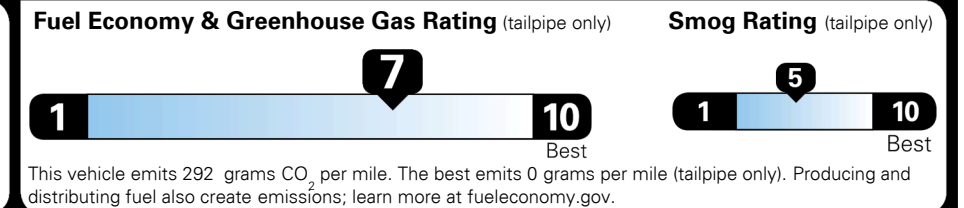

EXTERIOR
Fog Lights, LED Tail Lights, LED DRL
Laminated Front Door Windows
Outside Mirrors w/ LED Turn Signal Indicators

WARRANTY
10 Year/100,000 Mile Limited Powertrain Warranty
5 Year/60,000 Mile Limited Basic Warranty
5 Year/60,000 Mile Roadside Assistance
*Ask dealer for details

MANUFACTURER'S SUGGESTED RETAIL PRICE ▶

ADDITIONAL INSTALLED EQUIPMENT:
(In addition to or in place of standard features)

Gray Interior Color Package $0.00
- Gray Leather Seats
EX Premium Package $3,100.00
- Panoramic Sunroof w/ Power Sunshade
- Harman Kardon Premium Audio w/ Clari-Fi
- Navigation System w/ 8" Touchscreen
- Ventilated Front Seats
- Heated Steering Wheel
- Power Driver's Seat w/ Lumbar Support
- Power Front Passenger's Seat w/ Lumbar Support
- Memory Driver's Seat and Outside Mirror Position
- Ambient Lighting
- LED Overhead Interior Lighting
Cargo Mat $95.00
Carpeted Floor Mats Included
Cargo Net $50.00
Mud Guards $100.00

MSRP INCLUDING OPTIONS $ 30,145.00
INLAND FREIGHT AND HANDLING $ 920.00
TOTAL MANUFACTURER'S SUGGESTED RETAIL PRICE ▶ $ 31,065.00

EPA DOT Fuel Economy and Environment

Gasoline Vehicle

Fuel Economy

31 MPG combined city/hwy
27 MPG city
37 MPG highway

3.2 gallons per 100 miles

MIDSIZE CARS range from 14 to 136 MPG. The best vehicle rates 136 MPGe.

You save $750
in fuel costs over 5 years compared to the average new vehicle.

Annual fuel cost $1,250

Actual results will vary for many reasons, including driving conditions and how you drive and maintain your vehicle. The average new vehicle gets 27 MPG and costs $7,000 to fuel over 5 years. Cost estimates are based on 15,000 miles per year at $ 2.55 per gallon. MPGe is miles per gasoline gallon equivalent. Vehicle emissions are a significant cause of climate change and smog.

fueleconomy.gov

Calculate personalized estimates and compare vehicles

GOVERNMENT 5-STAR SAFETY RATINGS

Overall Vehicle Score ★★★★★
Based on the combined rating of frontal, side and rollover. Should ONLY be compared to other vehicles of similar size and weight.

Frontal Crash ★★★★★
Driver Passenger
Based on the risk of injury in a frontal impact. Should ONLY be compared to other vehicles of similar size and weight.

Side Crash ★★★★★
Front seat Rear seat
Star ratings based on the risk of injury in a side impact.

Rollover ★★★★★
Star ratings based on the risk of rollover in a single-vehicle crash.

Star ratings range from 1 to 5 stars (★★★★★) with 5 being the highest. Source: National Highway Traffic Safety Administration (NHTSA). www.safercar.gov or 1-888-327-4236

Manufacturer's suggested retail price includes Manufacturer's recommended pre-delivery service. License and title fees, state and local taxes and other dealer installed options and accessories are not included in the manufacturer's suggested retail price.

PARTS CONTENT INFORMATION

FOR VEHICLES IN THIS CAR LINE U.S./CANADIAN PARTS CONTENT: 44 %

MAJOR SOURCES OF FOREIGN PARTS: KOREA: 54%

NOTE: PARTS CONTENT DOES NOT INCLUDE FINAL ASSEMBLY, DISTRIBUTION, OR OTHER NON-PARTS COSTS.

FOR THIS VEHICLE FINAL ASSEMBLY POINT: WEST POINT, GA, USA

COUNTRY OF ORIGIN ENGINE: MEXICO TRANSMISSION: KOREA

TOTAL ADDITIONAL WEIGHT: 18.9