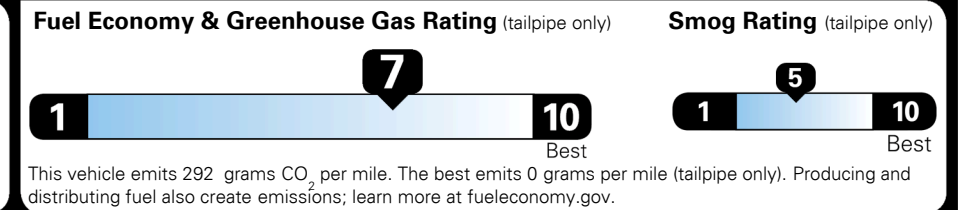

EPA DOT Fuel Economy and Environment

Gasoline Vehicle

Fuel Economy
31 MPG
combined city/hwy
3.2 gallons per 100 miles
MIDSIZE CARS range from 14 to 136 MPG. The best vehicle rates 136 MPGe.
27 city
37 highway

You save $750
in fuel costs over 5 years compared to the average new vehicle.

Annual fuel cost $1,250