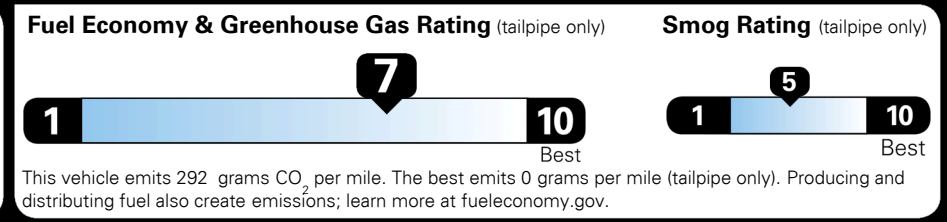

You save $750
in fuel costs over 5 years compared to the average new vehicle.

Annual fuel cost $1,250