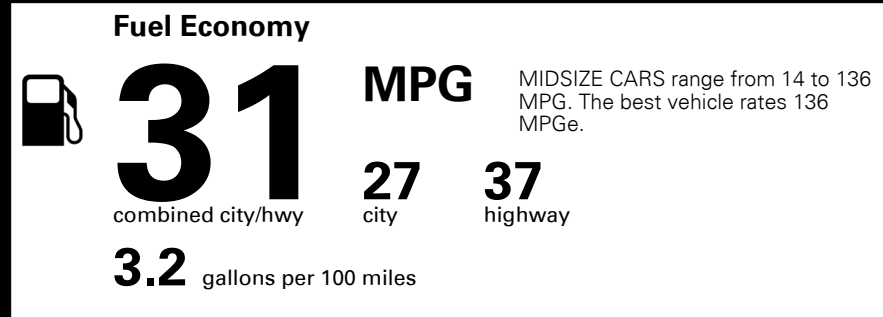

\$ 26,890.00

\$95.00
 Included

MSRP INCLUDING OPTIONS \$ 30,580.00

INLAND FREIGHT AND HANDLING \$ 925.00

TOTAL MANUFACTURER'S SUGGESTED RETAIL PRICE ▶ \$ 31,505.00

EPA DOT Fuel Economy and Environment

Gasoline Vehicle