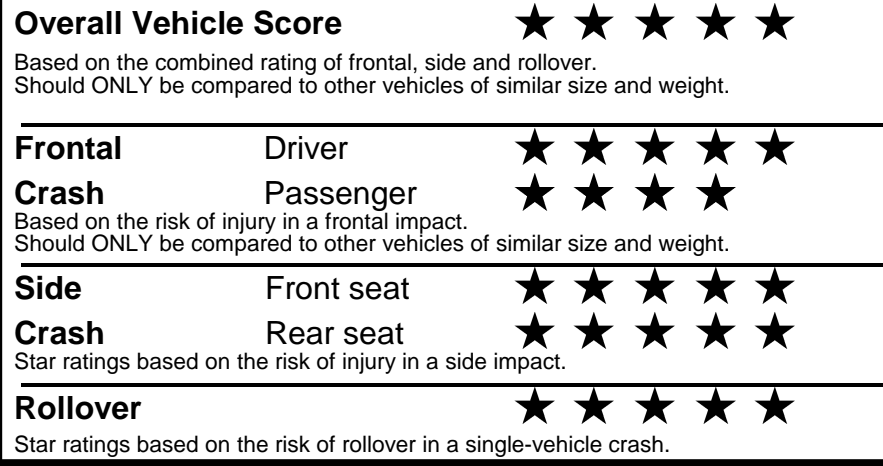

GOVERNMENT 5-STAR SAFETY RATINGS

Star ratings range from 1 to 5 stars (★★★★★) with 5 being the highest. Source: National Highway Traffic Safety Administration (NHTSA). www.safercar.gov or 1-888-327-4236

Manufacturer's suggested retail price includes Manufacturer's recommended pre-delivery service. License and title fees, state and local taxes and other dealer installed options and accessories are not included in the manufacturer's suggested retail price.

PARTS CONTENT INFORMATION

FOR VEHICLES IN THIS CAR LINE U.S./CANADIAN PARTS CONTENT: 44 %

MAJOR SOURCES OF FOREIGN PARTS: KOREA: 54%

NOTE: PARTS CONTENT DOES NOT INCLUDE FINAL ASSEMBLY, DISTRIBUTION, OR OTHER NON-PARTS COSTS.

FOR THIS VEHICLE FINAL ASSEMBLY POINT: WEST POINT, GA, USA

COUNTRY OF ORIGIN ENGINE: MEXICO

TRANSMISSION: KOREA

TOTAL ADDITIONAL WEIGHT: 16.1