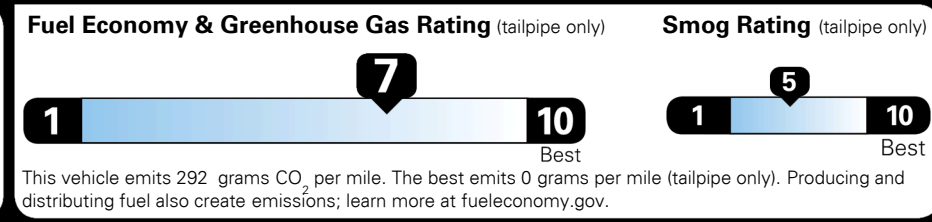

EXTERIOR
Fog Lights, LED Tail Lights, LED DRL
Laminated Front Door Windows
Outside Mirrors w/ LED Turn Signal Indicators

WARRANTY
10 Year/100,000 Mile Limited Powertrain Warranty
5 Year/60,000 Mile Limited Basic Warranty
5 Year/60,000 Mile Roadside Assistance
*Ask dealer for details

MANUFACTURER'S SUGGESTED RETAIL PRICE ▶

ADDITIONAL INSTALLED EQUIPMENT:
(In addition to or in place of standard features)
EX Premium Package $3,100.00
- Panoramic Sunroof w/ Power Sunshade
- Harman Kardon Premium Audio w/ Clari-Fi
- Navigation System w/ 8" Touchscreen
- Ventilated Front Seats
- Heated Steering Wheel
- Power Driver's Seat w/ Lumbar Support
- Power Front Passenger's Seat w/ Lumbar Support
- Memory Driver's Seat and Outside Mirror Position
- Ambient Lighting
- LED Overhead Interior Lighting
Carpeted Floor Mats
Door Sill Applique
Interior Lighting
Puddle Lights

$ 26,890.00

$3,100.00

Included
$110.00
$300.00
$240.00

MSRP INCLUDING OPTIONS $ 30,640.00

INLAND FREIGHT AND HANDLING $ 925.00

TOTAL MANUFACTURER'S SUGGESTED RETAIL PRICE ▶ $ 31,565.00

EPA DOT Fuel Economy and Environment

Gasoline Vehicle

Fuel Economy

31 MPG combined city/hwy
27 city
37 highway
3.2 gallons per 100 miles

MIDSIZE CARS range from 14 to 136 MPG. The best vehicle rates 136 MPGe.

You save $750
in fuel costs over 5 years compared to the average new vehicle.

Annual fuel cost $1,250

Actual results will vary for many reasons, including driving conditions and how you drive and maintain your vehicle. The average new vehicle gets 27 MPG and costs $7,000 to fuel over 5 years. Cost estimates are based on 15,000 miles per year at $ 2.55 per gallon. MPGe is miles per gasoline gallon equivalent. Vehicle emissions are a significant cause of climate change and smog.

fueleconomy.gov

Calculate personalized estimates and compare vehicles

GOVERNMENT 5-STAR SAFETY RATINGS

Overall Vehicle Score ★ ★ ★ ★ ★
Based on the combined rating of frontal, side and rollover. Should ONLY be compared to other vehicles of similar size and weight.

Frontal	Driver	★ ★ ★ ★ ★
Crash	Passenger	★ ★ ★ ★ ★
Side	Front seat	★ ★ ★ ★ ★
Crash	Rear seat	★ ★ ★ ★ ★
Rollover		★ ★ ★ ★ ★

Star ratings based on the risk of injury in a frontal impact. Should ONLY be compared to other vehicles of similar size and weight.
Star ratings based on the risk of injury in a side impact.
Star ratings based on the risk of rollover in a single-vehicle crash.

Star ratings range from 1 to 5 stars (★★★★★) with 5 being the highest.
Source: National Highway Traffic Safety Administration (NHTSA).
www.safercar.gov or 1-888-327-4236

Manufacturer's suggested retail price includes Manufacturer's recommended pre-delivery service. License and title fees, state and local taxes and other dealer installed options and accessories are not included in the manufacturer's suggested retail price.

PARTS CONTENT INFORMATION

FOR VEHICLES IN THIS CAR LINE U.S./CANADIAN PARTS CONTENT: 44 %

MAJOR SOURCES OF FOREIGN PARTS: KOREA: 54%

NOTE: PARTS CONTENT DOES NOT INCLUDE FINAL ASSEMBLY, DISTRIBUTION, OR OTHER NON-PARTS COSTS.

FOR THIS VEHICLE FINAL ASSEMBLY POINT: WEST POINT, GA, USA

COUNTRY OF ORIGIN ENGINE: MEXICO
TRANSMISSION: KOREA

TOTAL ADDITIONAL WEIGHT: 10.1