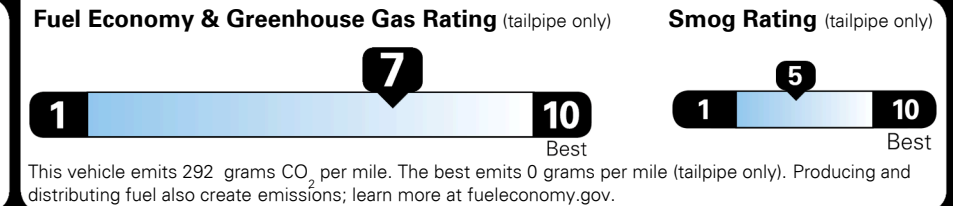

EXTERIOR
Fog Lights, LED Tail Lights, LED DRL
Laminated Front Door Windows
Outside Mirrors w/ LED Turn Signal Indicators

WARRANTY
10 Year/100,000 Mile Limited Powertrain Warranty
5 Year/60,000 Mile Limited Basic Warranty
5 Year/60,000 Mile Roadside Assistance
*Ask dealer for details

MANUFACTURER'S SUGGESTED RETAIL PRICE ▶

ADDITIONAL INSTALLED EQUIPMENT:
(In addition to or in place of standard features)
EX Premium Package $3,100.00
- Panoramic Sunroof w/ Power Sunshade
- Harman Kardon Premium Audio w/ Clari-Fi
- Navigation System w/ 8" Touchscreen
- Ventilated Front Seats
- Heated Steering Wheel
- Power Driver's Seat w/ Lumbar Support
- Power Front Passenger's Seat w/ Lumbar Support
- Memory Driver's Seat and Outside Mirror Position
- Ambient Lighting
- LED Overhead Interior Lighting
Cargo Mat $95.00
Carpeted Floor Mats Included
Cargo Net $50.00
Wheel Locks $55.00

MSRP INCLUDING OPTIONS

INLAND FREIGHT AND HANDLING

TOTAL MANUFACTURER'S SUGGESTED RETAIL PRICE ▶

$ 26,800.00

$3,100.00

$95.00
Included
$50.00
$55.00

$ 30,100.00

$ 920.00

$ 31,020.00

EPA DOT Fuel Economy and Environment

Gasoline Vehicle

Fuel Economy
31 MPG
combined city/hwy
27 city
37 highway
3.2 gallons per 100 miles
MIDSIZE CARS range from 14 to 136 MPG. The best vehicle rates 136 MPGe.

You save $750
in fuel costs over 5 years compared to the average new vehicle.

Annual fuel cost $1,250

Actual results will vary for many reasons, including driving conditions and how you drive and maintain your vehicle. The average new vehicle gets 27 MPG and costs $7,000 to fuel over 5 years. Cost estimates are based on 15,000 miles per year at $ 2.55 per gallon. MPGe is miles per gasoline gallon equivalent. Vehicle emissions are a significant cause of climate change and smog.

fueleconomy.gov

Calculate personalized estimates and compare vehicles

GOVERNMENT 5-STAR SAFETY RATINGS

Overall Vehicle Score ★ ★ ★ ★ ★

Based on the combined rating of frontal, side and rollover. Should ONLY be compared to other vehicles of similar size and weight.

Frontal Driver ★ ★ ★ ★ ★

Crash Passenger ★ ★ ★ ★ ★

Based on the risk of injury in a frontal impact. Should ONLY be compared to other vehicles of similar size and weight.

Side Front seat ★ ★ ★ ★ ★

Crash Rear seat ★ ★ ★ ★ ★

Star ratings based on the risk of injury in a side impact.

Rollover ★ ★ ★ ★ ★

Star ratings based on the risk of rollover in a single-vehicle crash.

Star ratings range from 1 to 5 stars (★★★★★) with 5 being the highest.

Source: National Highway Traffic Safety Administration (NHTSA).

www.safercar.gov or 1-888-327-4236

Manufacturer's suggested retail price includes Manufacturer's recommended pre-delivery service. License and title fees, state and local taxes and other dealer installed options and accessories are not included in the manufacturer's suggested retail price.

PARTS CONTENT INFORMATION

FOR VEHICLES IN THIS CAR LINE U.S./CANADIAN PARTS CONTENT: 44 %

MAJOR SOURCES OF FOREIGN PARTS: KOREA: 54%

NOTE: PARTS CONTENT DOES NOT INCLUDE FINAL ASSEMBLY, DISTRIBUTION, OR OTHER NON-PARTS COSTS.

FOR THIS VEHICLE FINAL ASSEMBLY POINT: WEST POINT, GA, USA

COUNTRY OF ORIGIN

ENGINE: MEXICO

TRANSMISSION: KOREA

TOTAL ADDITIONAL WEIGHT: 17.4