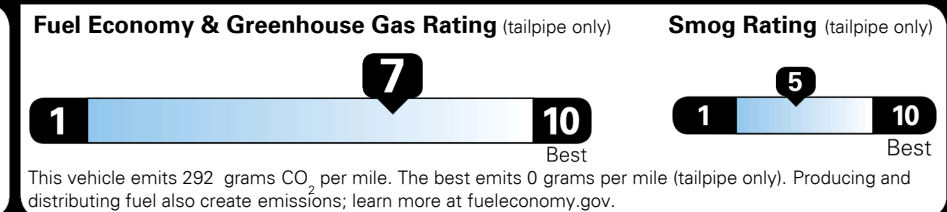

EXTERIOR
Fog Lights, LED Tail Lights, LED DRL
Laminated Front Door Windows
Outside Mirrors w/ LED Turn Signal Indicators

WARRANTY
10 Year/100,000 Mile Limited Powertrain Warranty
5 Year/60,000 Mile Limited Basic Warranty
5 Year/60,000 Mile Roadside Assistance
*Ask dealer for details

MANUFACTURER'S SUGGESTED RETAIL PRICE ▶

$ 26,890.00

ADDITIONAL INSTALLED EQUIPMENT:
(In addition to or in place of standard features)

Gray Interior Color Package	$0.00
- Gray Leather Seats	$75.00
Rear Bumper Applique	$95.00
Cargo Mat	Included
Carpeted Floor Mats	$50.00
Cargo Net	

MSRP INCLUDING OPTIONS $ 27,110.00

INLAND FREIGHT AND HANDLING $ 925.00

TOTAL MANUFACTURER'S SUGGESTED RETAIL PRICE ▶ $ 28,035.00

EPA DOT Fuel Economy and Environment

Gasoline Vehicle

Fuel Economy

31 MPG combined city/hwy
27 MPG city
37 MPG highway

3.2 gallons per 100 miles

MIDSIZE CARS range from 14 to 136 MPG. The best vehicle rates 136 MPGe.

You save $750
in fuel costs over 5 years compared to the average new vehicle.

Annual fuel cost $1,250

Actual results will vary for many reasons, including driving conditions and how you drive and maintain your vehicle. The average new vehicle gets 27 MPG and costs $7,000 to fuel over 5 years. Cost estimates are based on 15,000 miles per year at $ 2.55 per gallon. MPGe is miles per gasoline gallon equivalent. Vehicle emissions are a significant cause of climate change and smog.

fueleconomy.gov

Calculate personalized estimates and compare vehicles

GOVERNMENT 5-STAR SAFETY RATINGS

Overall Vehicle Score ★ ★ ★ ★ ★
Based on the combined rating of frontal, side and rollover. Should ONLY be compared to other vehicles of similar size and weight.

Frontal	Driver	★ ★ ★ ★ ★
Crash	Passenger	★ ★ ★ ★
Based on the risk of injury in a frontal impact. Should ONLY be compared to other vehicles of similar size and weight.		
Side	Front seat	★ ★ ★ ★ ★
Crash	Rear seat	★ ★ ★ ★ ★
Star ratings based on the risk of injury in a side impact.		
Rollover		★ ★ ★ ★ ★
Star ratings based on the risk of rollover in a single-vehicle crash.		

Star ratings range from 1 to 5 stars (★★★★★) with 5 being the highest. Source: National Highway Traffic Safety Administration (NHTSA). www.safercar.gov or 1-888-327-4236

Manufacturer's suggested retail price includes Manufacturer's recommended pre-delivery service. License and title fees, state and local taxes and other dealer installed options and accessories are not included in the manufacturer's suggested retail price.

PARTS CONTENT INFORMATION

FOR VEHICLES IN THIS CAR LINE U.S./CANADIAN PARTS CONTENT: 44 %

MAJOR SOURCES OF FOREIGN PARTS: KOREA: 54%

NOTE: PARTS CONTENT DOES NOT INCLUDE FINAL ASSEMBLY, DISTRIBUTION, OR OTHER NON-PARTS COSTS.

FOR THIS VEHICLE FINAL ASSEMBLY POINT: WEST POINT, GA, USA

COUNTRY OF ORIGIN

ENGINE: MEXICO
TRANSMISSION: KOREA

TOTAL ADDITIONAL WEIGHT: 16.7