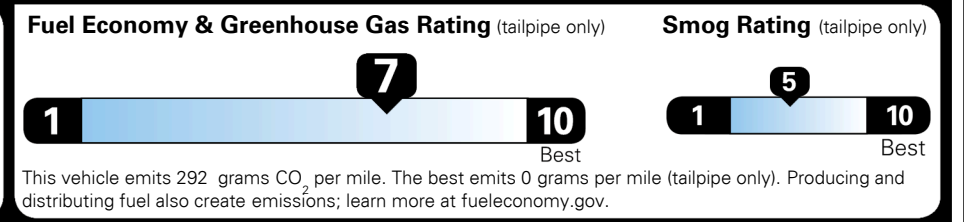

EXTERIOR
Fog Lights, LED Tail Lights, LED DRL
Laminated Front Door Windows
Outside Mirrors w/ LED Turn Signal Indicators

WARRANTY
10 Year/100,000 Mile Limited Powertrain Warranty
5 Year/60,000 Mile Limited Basic Warranty
5 Year/60,000 Mile Roadside Assistance
*Ask dealer for details

MANUFACTURER'S SUGGESTED RETAIL PRICE ▶

ADDITIONAL INSTALLED EQUIPMENT:
(In addition to or in place of standard features)
Snow White Pearl Paint $495.00
EX Premium Package $3,100.00
- Panoramic Sunroof w/ Power Sunshade
- Harman Kardon Premium Audio w/ Clari-Fi
- Navigation System w/ 8" Touchscreen
- Ventilated Front Seats
- Heated Steering Wheel
- Power Driver's Seat w/ Lumbar Support
- Power Front Passenger's Seat w/ Lumbar Support
- Memory Driver's Seat and Outside Mirror Position
- Ambient Lighting
- LED Overhead Interior Lighting
Rear Bumper Applique $75.00
Carpeted Floor Mats Included
Cargo Net $50.00
Mud Guards $100.00
Wheel Locks $55.00

MSRP INCLUDING OPTIONS $ 30,765.00
INLAND FREIGHT AND HANDLING $ 925.00
TOTAL MANUFACTURER'S SUGGESTED RETAIL PRICE ▶ $ 31,690.00

$ 26,890.00

EPA DOT Fuel Economy and Environment

Gasoline Vehicle

Fuel Economy
31 MPG MIDSIZE CARS range from 14 to 136 MPG. The best vehicle rates 136 MPGe.
27 city 37 highway
3.2 gallons per 100 miles

You save $750
in fuel costs over 5 years compared to the average new vehicle.

Annual fuel cost $1,250

Actual results will vary for many reasons, including driving conditions and how you drive and maintain your vehicle. The average new vehicle gets 27 MPG and costs $7,000 to fuel over 5 years. Cost estimates are based on 15,000 miles per year at $ 2.55 per gallon. MPGe is miles per gasoline gallon equivalent. Vehicle emissions are a significant cause of climate change and smog.

fueleconomy.gov
Calculate personalized estimates and compare vehicles

GOVERNMENT 5-STAR SAFETY RATINGS

Overall Vehicle Score ★★★★★
Based on the combined rating of frontal, side and rollover. Should ONLY be compared to other vehicles of similar size and weight.

Frontal	Driver	★★★★★
Crash	Passenger	★★★★★
Side	Front seat	★★★★★
Crash	Rear seat	★★★★★
Rollover		★★★★★

Star ratings based on the risk of injury in a frontal impact. Should ONLY be compared to other vehicles of similar size and weight.
Star ratings based on the risk of injury in a side impact.
Star ratings based on the risk of rollover in a single-vehicle crash.

PARTS CONTENT INFORMATION

FOR VEHICLES IN THIS CAR LINE U.S./CANADIAN PARTS CONTENT: 44 %

MAJOR SOURCES OF FOREIGN PARTS: KOREA: 54%

NOTE: PARTS CONTENT DOES NOT INCLUDE FINAL ASSEMBLY, DISTRIBUTION, OR OTHER NON-PARTS COSTS.

FOR THIS VEHICLE FINAL ASSEMBLY POINT: WEST POINT, GA, USA

COUNTRY OF ORIGIN
ENGINE: MEXICO
TRANSMISSION: KOREA

TOTAL ADDITIONAL WEIGHT: 11.1