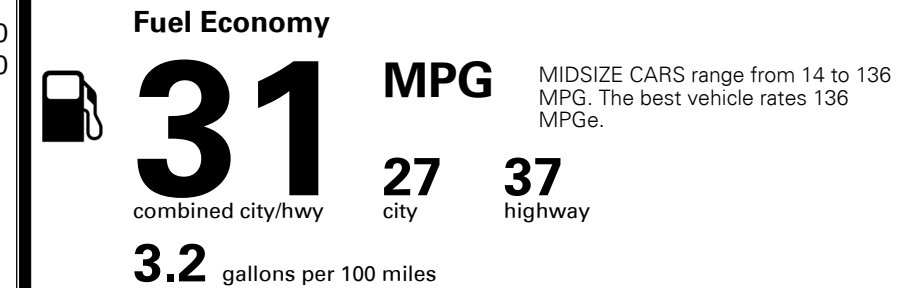

\$ 26,890.00

Included
 \$100.00

MSRP INCLUDING OPTIONS

\$ 30,585.00

INLAND FREIGHT AND HANDLING

\$ 925.00

TOTAL MANUFACTURER'S SUGGESTED RETAIL PRICE ▶

\$ 31,510.00

TOTAL ADDITIONAL WEIGHT: 9.7

EPA DOT Fuel Economy and Environment

Gasoline Vehicle

You save \$750
 in fuel costs over 5 years compared to the average new vehicle.

Annual fuel cost
\$1,250

Actual results will vary for many reasons, including driving conditions and how you drive and maintain your vehicle. The average new vehicle gets 27 MPG and costs \$7,000 to fuel over 5 years. Cost estimates are based on 15,000 miles per year at \$ 2.55 per gallon. MPGe is miles per gasoline gallon equivalent. Vehicle emissions are a significant cause of climate change and smog.