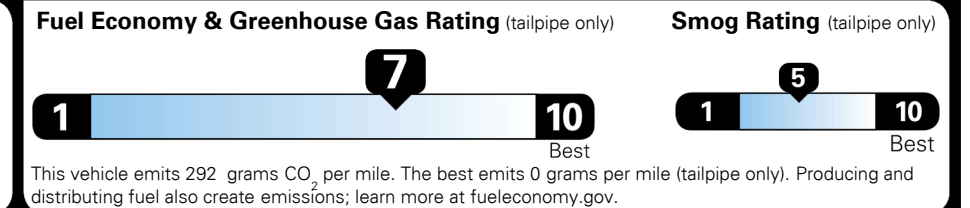

TOTAL ADDITIONAL WEIGHT: 9.7

EPA DOT Fuel Economy and Environment

Gasoline Vehicle

You save \$750
 in fuel costs over 5 years compared to the average new vehicle.

Annual fuel cost
\$1,250

Actual results will vary for many reasons, including driving conditions and how you drive and maintain your vehicle. The average new vehicle gets 27 MPG and costs \$7,000 to fuel over 5 years. Cost estimates are based on 15,000 miles per year at \$ 2.55 per gallon. MPGe is miles per gasoline gallon equivalent. Vehicle emissions are a significant cause of climate change and smog.

fueleconomy.gov

Calculate personalized estimates and compare vehicles

GOVERNMENT 5-STAR SAFETY RATINGS

Overall Vehicle Score ★ ★ ★ ★ ★

Based on the combined rating of frontal, side and rollover. Should ONLY be compared to other vehicles of similar size and weight.