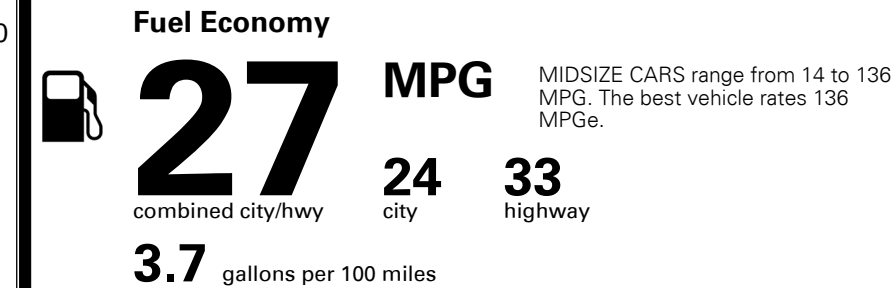

TOTAL MANUFACTURER'S SUGGESTED RETAIL PRICE ▶

\$ 26,000.00

TOTAL ADDITIONAL WEIGHT: 7.8

EPA DOT Fuel Economy and Environment

Gasoline Vehicle

You save \$0
 in fuel costs over 5 years compared to the average new vehicle.

Annual fuel cost
\$1,400

This vehicle emits 327 grams CO₂ per mile. The best emits 0 grams per mile (tailpipe only). Producing and distributing fuel also create emissions; learn more at fueleconomy.gov.