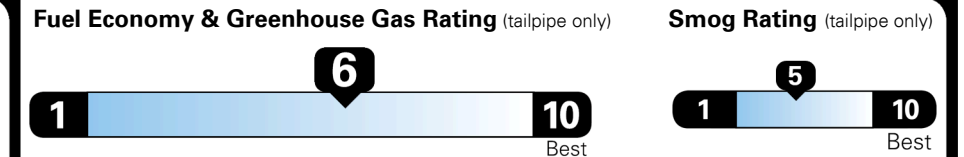

This vehicle emits 327 grams CO₂ per mile. The best emits 0 grams per mile (tailpipe only). Producing and distributing fuel also create emissions; learn more at fueleconomy.gov.

Actual results will vary for many reasons, including driving conditions and how you drive and maintain your vehicle. The average new vehicle gets 27 MPG and costs $7,000 to fuel over 5 years. Cost estimates are based on 15,000 miles per year at $ 2.55 per gallon. MPGe is miles per gasoline gallon equivalent. Vehicle emissions are a significant cause of climate change and smog.

fueleconomy.gov

Calculate personalized estimates and compare vehicles

GOVERNMENT 5-STAR SAFETY RATINGS

Overall Vehicle Score ★ ★ ★ ★ ★

Based on the combined rating of frontal, side and rollover. Should ONLY be compared to other vehicles of similar size and weight.

Frontal Driver ★ ★ ★ ★ ★

Crash Passenger ★ ★ ★ ★ ★

Based on the risk of injury in a frontal impact. Should ONLY be compared to other vehicles of similar size and weight.

Side Front seat ★ ★ ★ ★ ★

Crash Rear seat ★ ★ ★ ★ ★

Star ratings based on the risk of injury in a side impact.

Rollover ★ ★ ★ ★ ★

Star ratings based on the risk of rollover in a single-vehicle crash.

Star ratings range from 1 to 5 stars (★★★★★) with 5 being the highest.

Source: National Highway Traffic Safety Administration (NHTSA).

www.safercar.gov or 1-888-327-4236

Manufacturer's suggested retail price includes Manufacturer's recommended pre-delivery service. License and title fees, state and local taxes and other dealer installed options and accessories are not included in the manufacturer's suggested retail price.

PARTS CONTENT INFORMATION

FOR VEHICLES IN THIS CAR LINE U.S./CANADIAN PARTS CONTENT: 56 %

MAJOR SOURCES OF FOREIGN PARTS: KOREA: 42%

NOTE: PARTS CONTENT DOES NOT INCLUDE FINAL ASSEMBLY, DISTRIBUTION, OR OTHER NON-PARTS COSTS.

FOR THIS VEHICLE FINAL ASSEMBLY POINT: WEST POINT, GA, USA

COUNTRY OF ORIGIN

ENGINE: USA

TRANSMISSION: USA