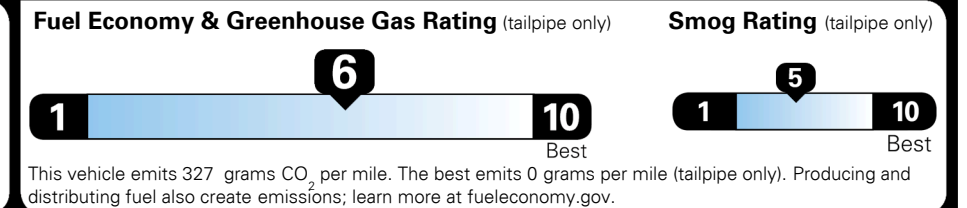

You save $0
in fuel costs over 5 years compared to the average new vehicle.

Annual fuel cost $1,400

Actual results will vary for many reasons, including driving conditions and how you drive and maintain your vehicle. The average new vehicle gets 27 MPG and costs $7,000 to fuel over 5 years. Cost estimates are based on 15,000 miles per year at $ 2.55 per gallon. MPGe is miles per gasoline gallon equivalent. Vehicle emissions are a significant cause of climate change and smog.

fueleconomy.gov

Calculate personalized estimates and compare vehicles

GOVERNMENT 5-STAR SAFETY RATINGS

Overall Vehicle Score ★★★★★

Based on the combined rating of frontal, side and rollover. Should ONLY be compared to other vehicles of similar size and weight.

Frontal Crash Driver Passenger ★★★★★

Based on the risk of injury in a frontal impact. Should ONLY be compared to other vehicles of similar size and weight.

Side Crash Front seat Rear seat ★★★★★

Star ratings based on the risk of injury in a side impact.

Rollover ★★★★★

Star ratings based on the risk of rollover in a single-vehicle crash.

Star ratings range from 1 to 5 stars (★★★★★) with 5 being the highest.

Source: National Highway Traffic Safety Administration (NHTSA).

www.safercar.gov or 1-888-327-4236

Manufacturer's suggested retail price includes Manufacturer's recommended pre-delivery service. License and title fees, state and local taxes and other dealer installed options and accessories are not included in the manufacturer's suggested retail price.

PARTS CONTENT INFORMATION

FOR VEHICLES IN THIS CAR LINE U.S./CANADIAN PARTS CONTENT: 56 %

MAJOR SOURCES OF FOREIGN PARTS: KOREA: 42%

NOTE: PARTS CONTENT DOES NOT INCLUDE FINAL ASSEMBLY, DISTRIBUTION, OR OTHER NON-PARTS COSTS.

FOR THIS VEHICLE FINAL ASSEMBLY POINT: WEST POINT, GA, USA

COUNTRY OF ORIGIN

ENGINE: USA

TRANSMISSION: USA

TOTAL ADDITIONAL WEIGHT: 7.8