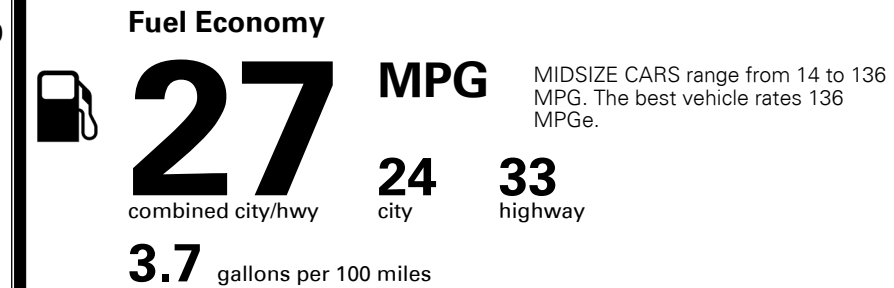

MSRP INCLUDING OPTIONS \$25,080.00

INLAND FREIGHT AND HANDLING \$920.00

TOTAL MANUFACTURER'S SUGGESTED RETAIL PRICE ▶ \$26,000.00

EPA DOT Fuel Economy and Environment

Gasoline Vehicle

You save \$0
 in fuel costs over 5 years compared to the average new vehicle.