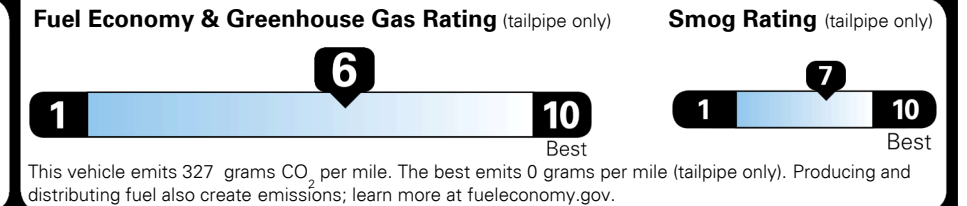

You save $0
in fuel costs over 5 years compared to the average new vehicle.

Annual fuel cost **$1,400**

Actual results will vary for many reasons, including driving conditions and how you drive and maintain your vehicle. The average new vehicle gets 27 MPG and costs $7,000 to fuel over 5 years. Cost estimates are based on 15,000 miles per year at $ 2.55 per gallon. MPGe is miles per gasoline gallon equivalent. Vehicle emissions are a significant cause of climate change and smog.

fueleconomy.gov

Calculate personalized estimates and compare vehicles

GOVERNMENT 5-STAR SAFETY RATINGS

Overall Vehicle Score ★ ★ ★ ★ ★

Based on the combined rating of frontal, side and rollover. Should ONLY be compared to other vehicles of similar size and weight.

Frontal Driver ★ ★ ★ ★ ★

Crash Passenger ★ ★ ★ ★ ★

Based on the risk of injury in a frontal impact. Should ONLY be compared to other vehicles of similar size and weight.

Side Front seat ★ ★ ★ ★ ★

Crash Rear seat ★ ★ ★ ★ ★

Star ratings based on the risk of injury in a side impact.

Rollover ★ ★ ★ ★ ★

Star ratings based on the risk of rollover in a single-vehicle crash.

Star ratings range from 1 to 5 stars (★★★★★) with 5 being the highest.

Source: National Highway Traffic Safety Administration (NHTSA).
www.safercar.gov or 1-888-327-4236

Manufacturer's suggested retail price includes Manufacturer's recommended pre-delivery service. License and title fees, state and local taxes and other dealer installed options and accessories are not included in the manufacturer's suggested retail price.

PARTS CONTENT INFORMATION

FOR VEHICLES IN THIS CAR LINE U.S./CANADIAN PARTS CONTENT: 56 %

MAJOR SOURCES OF FOREIGN PARTS: KOREA: 42%

NOTE: PARTS CONTENT DOES NOT INCLUDE FINAL ASSEMBLY, DISTRIBUTION, OR OTHER NON-PARTS COSTS.

FOR THIS VEHICLE FINAL ASSEMBLY POINT: WEST POINT, GA, USA

COUNTRY OF ORIGIN

ENGINE: USA

TRANSMISSION: USA

TOTAL ADDITIONAL WEIGHT: 9.7