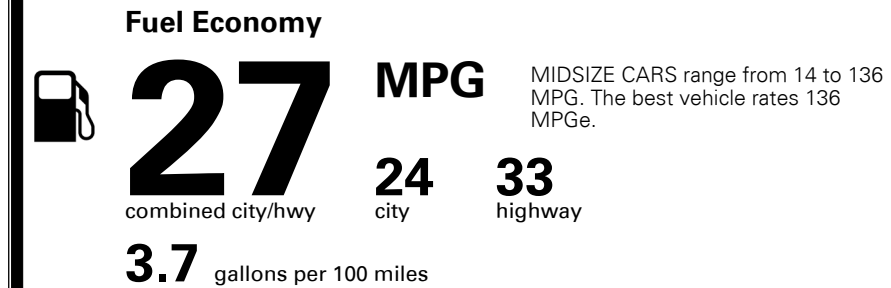

MSRP INCLUDING OPTIONS \$ 25,625.00

INLAND FREIGHT AND HANDLING \$ 920.00

TOTAL MANUFACTURER'S SUGGESTED RETAIL PRICE ▶ \$ 26,545.00

EPA DOT Fuel Economy and Environment

Gasoline Vehicle

You save \$0
 in fuel costs over 5 years compared to the average new vehicle.