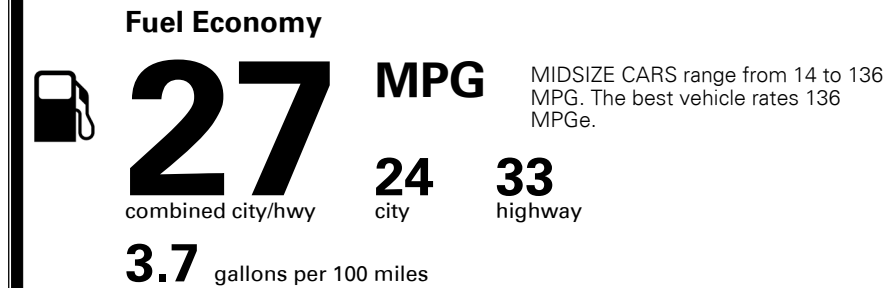

MSRP INCLUDING OPTIONS

\$ 25,135.00

INLAND FREIGHT AND HANDLING

\$ 920.00

TOTAL MANUFACTURER'S SUGGESTED RETAIL PRICE ▶

\$ 26,055.00

EPA DOT Fuel Economy and Environment

Gasoline Vehicle