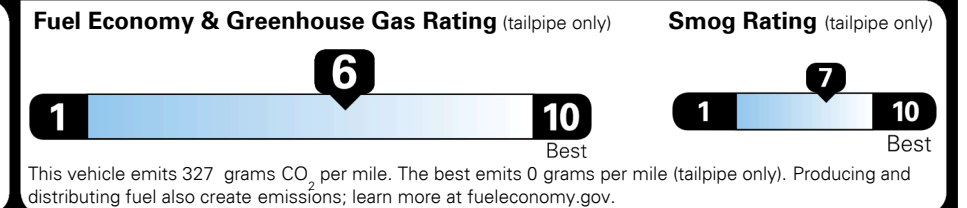

You save $0
in fuel costs over 5 years compared to the average new vehicle.

Annual fuel cost
$1,400

Actual results will vary for many reasons, including driving conditions and how you drive and maintain your vehicle. The average new vehicle gets 27 MPG and costs $7,000 to fuel over 5 years. Cost estimates are based on 15,000 miles per year at $ 2.55 per gallon. MPGe is miles per gasoline gallon equivalent. Vehicle emissions are a significant cause of climate change and smog.

fueleconomy.gov

Calculate personalized estimates and compare vehicles

GOVERNMENT 5-STAR SAFETY RATINGS

Overall Vehicle Score ★ ★ ★ ★ ★

Based on the combined rating of frontal, side and rollover. Should ONLY be compared to other vehicles of similar size and weight.

Frontal Driver ★ ★ ★ ★ ★

Crash Passenger ★ ★ ★ ★ ★

Based on the risk of injury in a frontal impact. Should ONLY be compared to other vehicles of similar size and weight.

Side Front seat ★ ★ ★ ★ ★

Crash Rear seat ★ ★ ★ ★ ★

Star ratings based on the risk of injury in a side impact.

Rollover ★ ★ ★ ★ ★

Star ratings based on the risk of rollover in a single-vehicle crash.

Star ratings range from 1 to 5 stars (★★★★★) with 5 being the highest.

Source: National Highway Traffic Safety Administration (NHTSA).

www.safercar.gov or 1-888-327-4236

Manufacturer's suggested retail price includes Manufacturer's recommended pre-delivery service. License and title fees, state and local taxes and other dealer installed options and accessories are not included in the manufacturer's suggested retail price.

PARTS CONTENT INFORMATION

FOR VEHICLES IN THIS CAR LINE U.S./CANADIAN PARTS CONTENT: 56 %

MAJOR SOURCES OF FOREIGN PARTS: KOREA: 42%

NOTE: PARTS CONTENT DOES NOT INCLUDE FINAL ASSEMBLY, DISTRIBUTION, OR OTHER NON-PARTS COSTS.

FOR THIS VEHICLE FINAL ASSEMBLY POINT: WEST POINT, GA, USA

COUNTRY OF ORIGIN

ENGINE: USA

TRANSMISSION: USA

TOTAL ADDITIONAL WEIGHT: 8.6