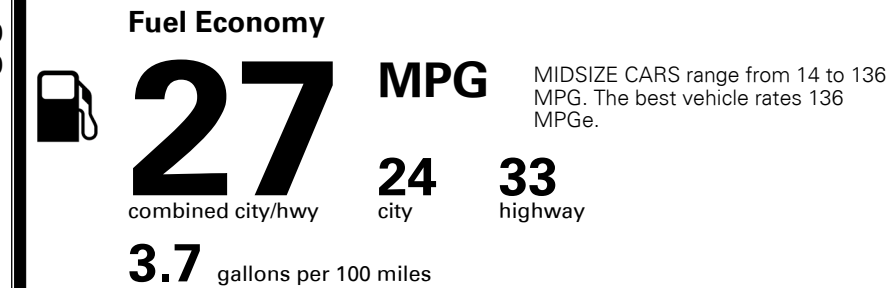

\$ 22,900.00

\$495.00
 \$2,000.00

\$130.00

MSRP INCLUDING OPTIONS

\$ 25,525.00

INLAND FREIGHT AND HANDLING

\$ 920.00

TOTAL MANUFACTURER'S SUGGESTED RETAIL PRICE ▶

\$ 26,445.00

TOTAL ADDITIONAL WEIGHT: 7.3

EPA DOT Fuel Economy and Environment

Gasoline Vehicle

You save \$0
 in fuel costs over 5 years compared to the average new vehicle.

Annual fuel cost
\$1,400

Actual results will vary for many reasons, including driving conditions and how you drive and maintain your vehicle. The average new vehicle gets 27 MPG and costs \$7,000 to fuel over 5 years. Cost estimates are based on 15,000 miles per year at \$ 2.55 per gallon. MPGe is miles per gasoline gallon equivalent. Vehicle emissions are a significant cause of climate change and smog.