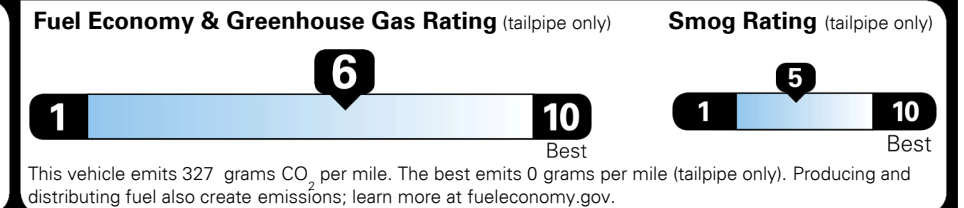

\$ 26,445.00

TOTAL ADDITIONAL WEIGHT: 7.3

EPA DOT Fuel Economy and Environment

Gasoline Vehicle

You save \$0
 in fuel costs over 5 years compared to the average new vehicle.

Annual fuel cost
\$1,400

Actual results will vary for many reasons, including driving conditions and how you drive and maintain your vehicle. The average new vehicle gets 27 MPG and costs \$7,000 to fuel over 5 years. Cost estimates are based on 15,000 miles per year at \$ 2.55 per gallon. MPGe is miles per gasoline gallon equivalent. Vehicle emissions are a significant cause of climate change and smog.