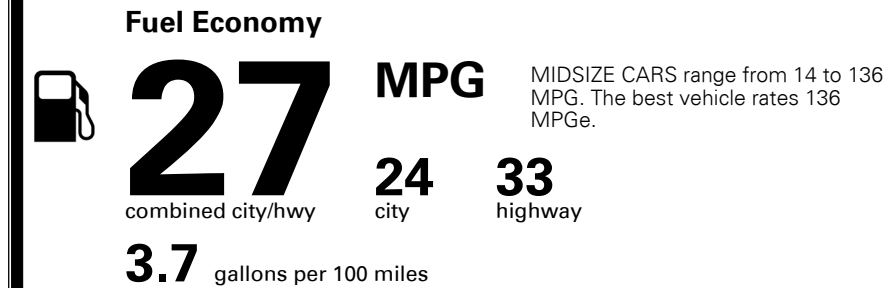

EXTERIOR
Outside Mirrors w/ LED Turn Signal Indicators
Single Projection Headlights w/ LED DRL

WARRANTY
10 Year/100,000 Mile Limited Powertrain Warranty
5 Year/60,000 Mile Limited Basic Warranty
5 Year/60,000 Mile Roadside Assistance
*Ask dealer for details

MANUFACTURER'S SUGGESTED RETAIL PRICE ▶

ADDITIONAL INSTALLED EQUIPMENT:
(In addition to or in place of standard features)
LX Premium Package $2,000.00
- UVO link^ - IMPORTANT: No Support for Remote Climate Control
^ Includes 1 year service; see owners.kia.com
- Dual-Zone Automatic Climate Control
- Leather-Wrapped Steering Wheel
- Panoramic Sunroof w/Power Sunshade
- LED Overhead Interior Lighting
- Auto-Dimming Rear View Mirror
- Power Driver's Seat w/ Lumbar Support
- 17" Alloy Wheels
Carpeted Floor Mats $130.00
Cargo Net $50.00
Mud Guards $100.00

MSRP INCLUDING OPTIONS $ 25,180.00

INLAND FREIGHT AND HANDLING $ 920.00

TOTAL MANUFACTURER'S SUGGESTED RETAIL PRICE ▶ $ 26,100.00

EPA DOT Fuel Economy and Environment

Gasoline Vehicle

You save $0
in fuel costs over 5 years compared to the average new vehicle.

Annual fuel cost **$1,400**