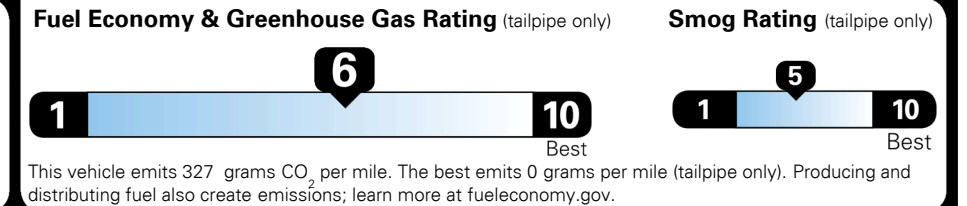

MSRP INCLUDING OPTIONS \$ 25,180.00

INLAND FREIGHT AND HANDLING \$ 920.00

**TOTAL MANUFACTURER'S SUGGESTED RETAIL PRICE ▶ \$ 26,100.00**

## EPA DOT Fuel Economy and Environment

Gasoline Vehicle

**You save \$0**  
 in fuel costs over 5 years compared to the average new vehicle.

Annual fuel cost **\$1,400**

Actual results will vary for many reasons, including driving conditions and how you drive and maintain your vehicle. The average new vehicle gets 27 MPG and costs \$7,000 to fuel over 5 years. Cost estimates are based on 15,000 miles per year at \$ 2.55 per gallon. MPGe is miles per gasoline gallon equivalent. Vehicle emissions are a significant cause of climate change and smog.