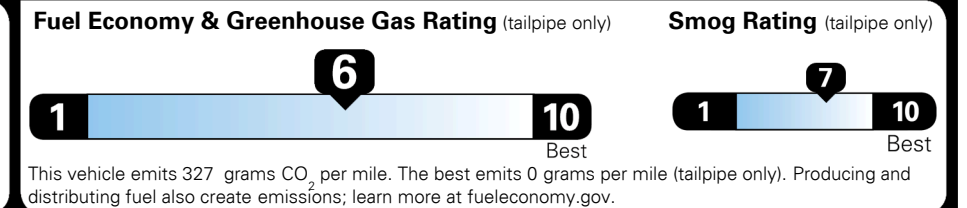

You save $0
in fuel costs over 5 years compared to the average new vehicle.

Annual fuel cost
$1,400

Actual results will vary for many reasons, including driving conditions and how you drive and maintain your vehicle. The average new vehicle gets 27 MPG and costs $7,000 to fuel over 5 years. Cost estimates are based on 15,000 miles per year at $ 2.55 per gallon. MPGe is miles per gasoline gallon equivalent. Vehicle emissions are a significant cause of climate change and smog.

fueleconomy.gov

Calculate personalized estimates and compare vehicles

GOVERNMENT 5-STAR SAFETY RATINGS

Overall Vehicle Score ★ ★ ★ ★ ★

Based on the combined rating of frontal, side and rollover. Should ONLY be compared to other vehicles of similar size and weight.

Frontal Driver ★ ★ ★ ★ ★

Crash Passenger ★ ★ ★ ★ ★

Based on the risk of injury in a frontal impact. Should ONLY be compared to other vehicles of similar size and weight.

Side Front seat ★ ★ ★ ★ ★

Crash Rear seat ★ ★ ★ ★ ★

Star ratings based on the risk of injury in a side impact.

Rollover ★ ★ ★ ★ ★

Star ratings based on the risk of rollover in a single-vehicle crash.

Star ratings range from 1 to 5 stars (★★★★★) with 5 being the highest.

Source: National Highway Traffic Safety Administration (NHTSA).

www.safercar.gov or 1-888-327-4236

Manufacturer's suggested retail price includes Manufacturer's recommended pre-delivery service. License and title fees, state and local taxes and other dealer installed options and accessories are not included in the manufacturer's suggested retail price.

PARTS CONTENT INFORMATION

FOR VEHICLES IN THIS CAR LINE U.S./CANADIAN PARTS CONTENT: 56 %

MAJOR SOURCES OF FOREIGN PARTS: KOREA: 42%

NOTE: PARTS CONTENT DOES NOT INCLUDE FINAL ASSEMBLY, DISTRIBUTION, OR OTHER NON-PARTS COSTS.

FOR THIS VEHICLE FINAL ASSEMBLY POINT: WEST POINT, GA, USA

COUNTRY OF ORIGIN

ENGINE: USA

TRANSMISSION: USA

TOTAL ADDITIONAL WEIGHT: 10.2