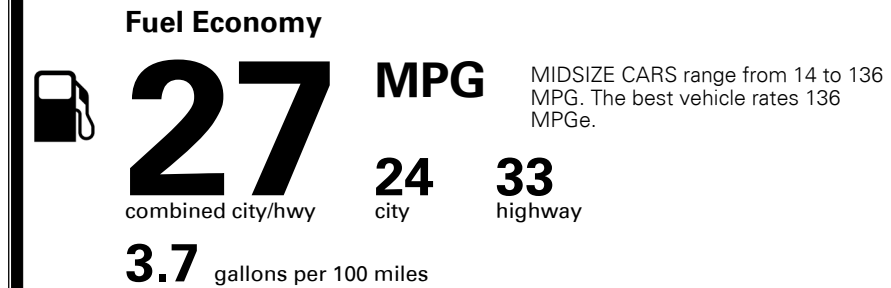

MSRP INCLUDING OPTIONS

\$ 25,270.00

INLAND FREIGHT AND HANDLING

\$ 925.00

TOTAL MANUFACTURER'S SUGGESTED RETAIL PRICE ▶

\$ 26,195.00

EPA DOT Fuel Economy and Environment

Gasoline Vehicle