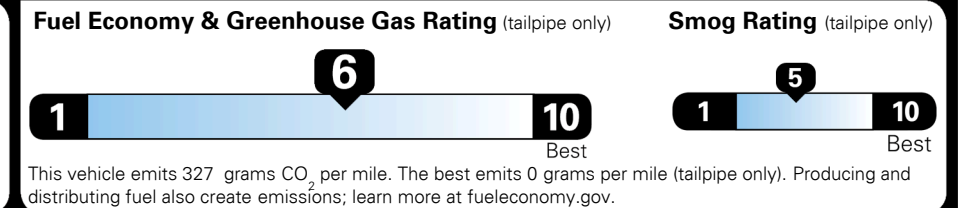

MSRP INCLUDING OPTIONS \$ 25,030.00

INLAND FREIGHT AND HANDLING \$ 920.00

TOTAL MANUFACTURER'S SUGGESTED RETAIL PRICE ▶ \$ 25,950.00

"Highest Ranked Brand in Initial Quality, 4 Years in a Row" Mass Market, 2018
 For J.D. Power 2018 award information, go to jdpower.com/awards

EPA DOT Fuel Economy and Environment

Gasoline Vehicle

You save \$0
 in fuel costs over 5 years compared to the average new vehicle.

Annual fuel cost **\$1,400**

Actual results will vary for many reasons, including driving conditions and how you drive and maintain your vehicle. The average new vehicle gets 27 MPG and costs \$7,000 to fuel over 5 years. Cost estimates are based on 15,000 miles per year at \$ 2.55 per gallon. MPGe is miles per gasoline gallon equivalent. Vehicle emissions are a significant cause of climate change and smog.