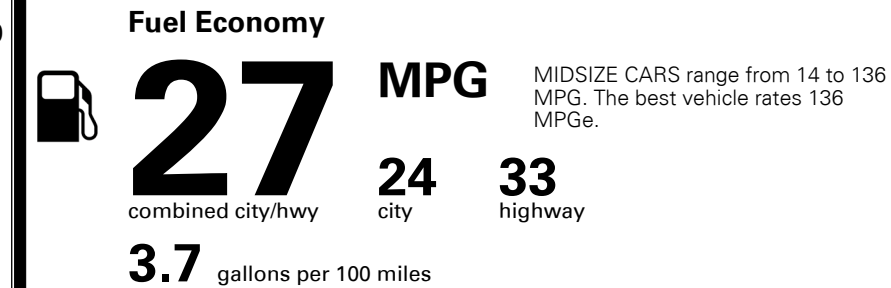

MSRP INCLUDING OPTIONS \$ 25,030.00

INLAND FREIGHT AND HANDLING \$ 920.00

TOTAL MANUFACTURER'S SUGGESTED RETAIL PRICE ▶ \$ 25,950.00

"Highest Ranked Brand in Initial Quality, 4 Years in a Row" Mass Market, 2018
 For J.D. Power 2018 award information, go to jdpower.com/awards

EPA DOT Fuel Economy and Environment

Gasoline Vehicle

You save \$0
 in fuel costs over 5 years compared to the average new vehicle.

Annual fuel cost **\$1,400**

Actual results will vary for many reasons, including driving conditions and how you drive and maintain your vehicle. The average new vehicle gets 27 MPG and costs \$7,000 to fuel over 5 years. Cost estimates are based on 15,000 miles per year at \$ 2.55 per gallon. MPGe is miles per gasoline gallon equivalent. Vehicle emissions are a significant cause of climate change and smog.