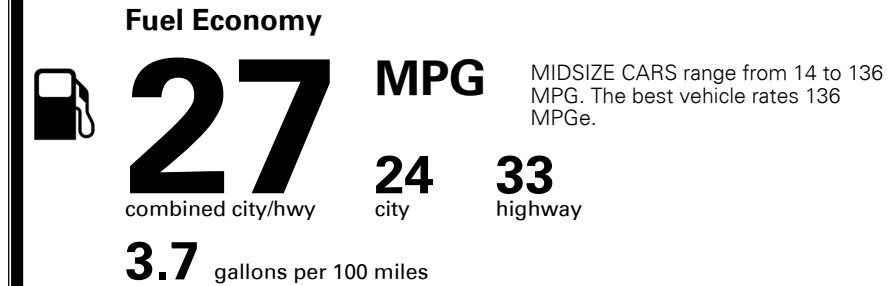

MSRP INCLUDING OPTIONS

\$ 25,200.00

INLAND FREIGHT AND HANDLING

\$ 925.00

TOTAL MANUFACTURER'S SUGGESTED RETAIL PRICE ▶

\$ 26,125.00

EPA DOT Fuel Economy and Environment

Gasoline Vehicle

You save \$0
 in fuel costs over 5 years compared to the average new vehicle.

Annual fuel cost
\$1,400

Actual results will vary for many reasons, including driving conditions and how you drive and maintain your vehicle. The average new vehicle gets 27 MPG and costs \$7,000 to fuel over 5 years. Cost estimates are based on 15,000 miles per year at \$ 2.55 per gallon. MPGe is miles per gasoline gallon equivalent. Vehicle emissions are a significant cause of climate change and smog.