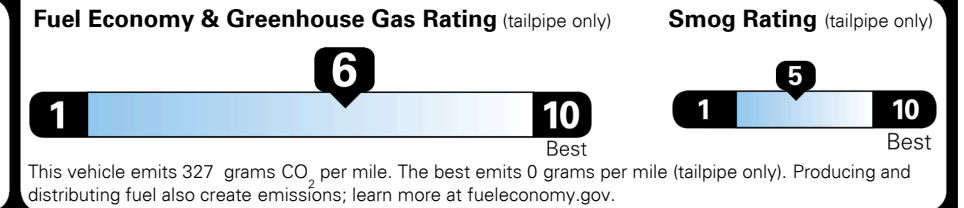

You save $0
in fuel costs over 5 years compared to the average new vehicle.

Annual fuel cost
$1,400

Actual results will vary for many reasons, including driving conditions and how you drive and maintain your vehicle. The average new vehicle gets 27 MPG and costs $7,000 to fuel over 5 years. Cost estimates are based on 15,000 miles per year at $ 2.55 per gallon. MPGe is miles per gasoline gallon equivalent. Vehicle emissions are a significant cause of climate change and smog.

fueleconomy.gov

Calculate personalized estimates and compare vehicles

GOVERNMENT 5-STAR SAFETY RATINGS

Overall Vehicle Score ★ ★ ★ ★ ★
Based on the combined rating of frontal, side and rollover. Should ONLY be compared to other vehicles of similar size and weight.

Frontal Crash Driver ★ ★ ★ ★ ★
Passenger ★ ★ ★ ★ ★
Based on the risk of injury in a frontal impact. Should ONLY be compared to other vehicles of similar size and weight.

Side Crash Front seat ★ ★ ★ ★ ★
Rear seat ★ ★ ★ ★ ★
Star ratings based on the risk of injury in a side impact.

Rollover ★ ★ ★ ★ ★
Star ratings based on the risk of rollover in a single-vehicle crash.

Star ratings range from 1 to 5 stars (★★★★★) with 5 being the highest.
Source: National Highway Traffic Safety Administration (NHTSA).
www.safercar.gov or 1-888-327-4236

Manufacturer's suggested retail price includes Manufacturer's recommended pre-delivery service. License and title fees, state and local taxes and other dealer installed options and accessories are not included in the manufacturer's suggested retail price.

PARTS CONTENT INFORMATION

FOR VEHICLES IN THIS CAR LINE U.S./CANADIAN PARTS CONTENT: 56 %

MAJOR SOURCES OF FOREIGN PARTS: KOREA: 42%

NOTE: PARTS CONTENT DOES NOT INCLUDE FINAL ASSEMBLY, DISTRIBUTION, OR OTHER NON-PARTS COSTS.

FOR THIS VEHICLE FINAL ASSEMBLY POINT: WEST POINT, GA, USA

COUNTRY OF ORIGIN
ENGINE: USA
TRANSMISSION: USA

TOTAL ADDITIONAL WEIGHT: 8.3