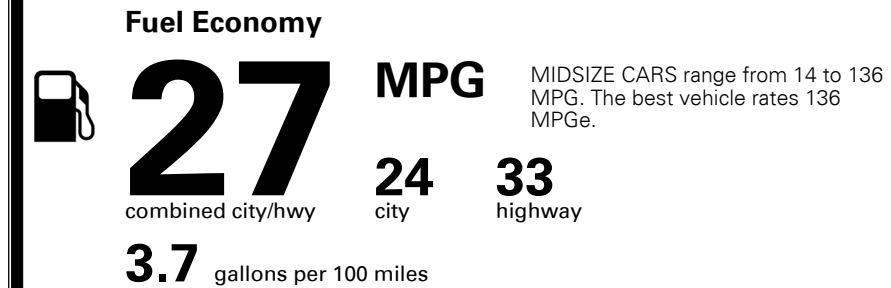

MSRP INCLUDING OPTIONS

\$ 25,675.00

INLAND FREIGHT AND HANDLING

\$ 920.00

TOTAL MANUFACTURER'S SUGGESTED RETAIL PRICE ▶

\$ 26,595.00

EPA DOT Fuel Economy and Environment

Gasoline Vehicle