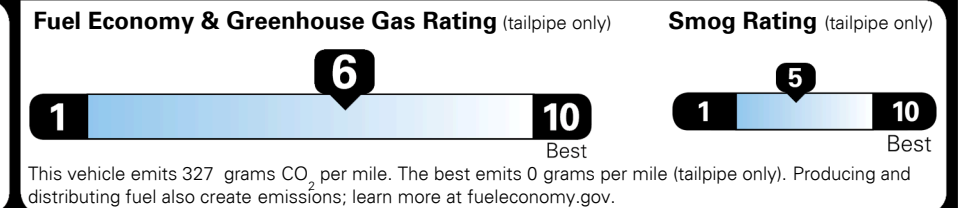

You save $0
in fuel costs over 5 years compared to the average new vehicle.

Annual fuel cost
$1,400

Actual results will vary for many reasons, including driving conditions and how you drive and maintain your vehicle. The average new vehicle gets 27 MPG and costs $7,000 to fuel over 5 years. Cost estimates are based on 15,000 miles per year at $ 2.55 per gallon. MPGe is miles per gasoline gallon equivalent. Vehicle emissions are a significant cause of climate change and smog.

fueleconomy.gov

Calculate personalized estimates and compare vehicles

GOVERNMENT 5-STAR SAFETY RATINGS

Overall Vehicle Score ★ ★ ★ ★ ★

Based on the combined rating of frontal, side and rollover. Should ONLY be compared to other vehicles of similar size and weight.

Frontal Driver ★ ★ ★ ★ ★

Crash Passenger ★ ★ ★ ★ ★

Based on the risk of injury in a frontal impact. Should ONLY be compared to other vehicles of similar size and weight.

Side Front seat ★ ★ ★ ★ ★

Crash Rear seat ★ ★ ★ ★ ★

Star ratings based on the risk of injury in a side impact.

Rollover ★ ★ ★ ★ ★

Star ratings based on the risk of rollover in a single-vehicle crash.

Star ratings range from 1 to 5 stars (★★★★★) with 5 being the highest.

Source: National Highway Traffic Safety Administration (NHTSA).

www.safercar.gov or 1-888-327-4236

Manufacturer's suggested retail price includes Manufacturer's recommended pre-delivery service. License and title fees, state and local taxes and other dealer installed options and accessories are not included in the manufacturer's suggested retail price.

PARTS CONTENT INFORMATION

FOR VEHICLES IN THIS CAR LINE U.S./CANADIAN PARTS CONTENT: 56 %

MAJOR SOURCES OF FOREIGN PARTS: KOREA: 42%

NOTE: PARTS CONTENT DOES NOT INCLUDE FINAL ASSEMBLY, DISTRIBUTION, OR OTHER NON-PARTS COSTS.

FOR THIS VEHICLE FINAL ASSEMBLY POINT: WEST POINT, GA, USA

COUNTRY OF ORIGIN

ENGINE: USA

TRANSMISSION: USA

TOTAL ADDITIONAL WEIGHT: 10.2