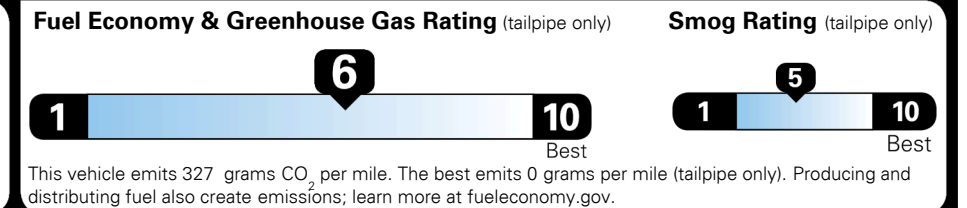

You save $0
in fuel costs over 5 years compared to the average new vehicle.

Annual fuel cost **$1,400**

Actual results will vary for many reasons, including driving conditions and how you drive and maintain your vehicle. The average new vehicle gets 27 MPG and costs $7,000 to fuel over 5 years. Cost estimates are based on 15,000 miles per year at $ 2.55 per gallon. MPGe is miles per gasoline gallon equivalent. Vehicle emissions are a significant cause of climate change and smog.

fueleconomy.gov

Calculate personalized estimates and compare vehicles

GOVERNMENT 5-STAR SAFETY RATINGS

Overall Vehicle Score ★ ★ ★ ★ ★
Based on the combined rating of frontal, side and rollover. Should ONLY be compared to other vehicles of similar size and weight.

Frontal Crash Driver ★ ★ ★ ★ ★
Passenger ★ ★ ★ ★ ★
Based on the risk of injury in a frontal impact. Should ONLY be compared to other vehicles of similar size and weight.

Side Crash Front seat ★ ★ ★ ★ ★
Rear seat ★ ★ ★ ★ ★
Star ratings based on the risk of injury in a side impact.

Rollover ★ ★ ★ ★ ★
Star ratings based on the risk of rollover in a single-vehicle crash.

Star ratings range from 1 to 5 stars (★★★★★) with 5 being the highest.
Source: National Highway Traffic Safety Administration (NHTSA).
www.safercar.gov or 1-888-327-4236

Manufacturer's suggested retail price includes Manufacturer's recommended pre-delivery service. License and title fees, state and local taxes and other dealer installed options and accessories are not included in the manufacturer's suggested retail price.

PARTS CONTENT INFORMATION

FOR VEHICLES IN THIS CAR LINE U.S./CANADIAN PARTS CONTENT: 56 %

MAJOR SOURCES OF FOREIGN PARTS: KOREA: 42%

NOTE: PARTS CONTENT DOES NOT INCLUDE FINAL ASSEMBLY, DISTRIBUTION, OR OTHER NON-PARTS COSTS.

FOR THIS VEHICLE FINAL ASSEMBLY POINT: WEST POINT, GA, USA

COUNTRY OF ORIGIN
ENGINE: USA
TRANSMISSION: USA

TOTAL ADDITIONAL WEIGHT: 8.6