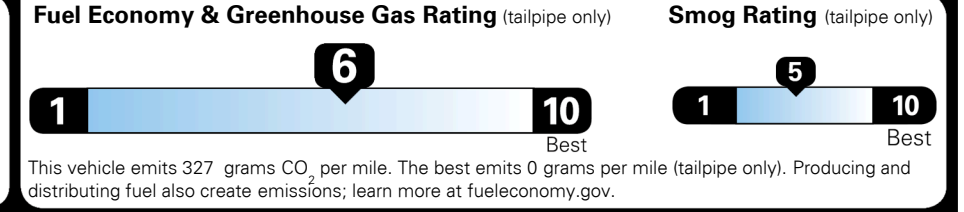

EPA DOT Fuel Economy and Environment

Gasoline Vehicle

Fuel Economy

27 MPG combined city/hwy
24 MPG city
33 MPG highway

3.7 gallons per 100 miles

MIDSIZE CARS range from 14 to 136 MPG. The best vehicle rates 136 MPGe.

You save $0
in fuel costs over 5 years compared to the average new vehicle.

Annual fuel cost $1,400