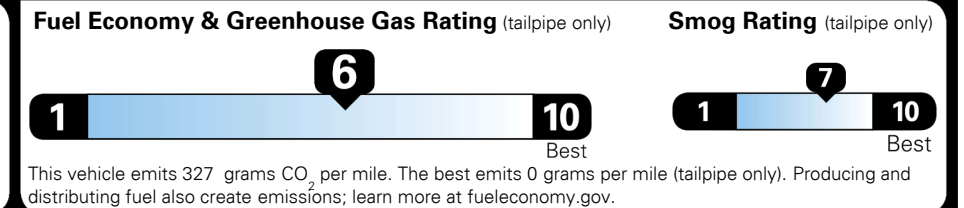

You save $0
in fuel costs over 5 years compared to the average new vehicle.

Annual fuel cost **$1,400**

Actual results will vary for many reasons, including driving conditions and how you drive and maintain your vehicle. The average new vehicle gets 27 MPG and costs $7,000 to fuel over 5 years. Cost estimates are based on 15,000 miles per year at $ 2.55 per gallon. MPGe is miles per gasoline gallon equivalent. Vehicle emissions are a significant cause of climate change and smog.

fueleconomy.gov

Calculate personalized estimates and compare vehicles

GOVERNMENT 5-STAR SAFETY RATINGS

Overall Vehicle Score ★ ★ ★ ★ ★

Based on the combined rating of frontal, side and rollover. Should ONLY be compared to other vehicles of similar size and weight.

Frontal Driver ★ ★ ★ ★ ★

Crash Passenger ★ ★ ★ ★ ★

Based on the risk of injury in a frontal impact. Should ONLY be compared to other vehicles of similar size and weight.

Side Front seat ★ ★ ★ ★ ★

Crash Rear seat ★ ★ ★ ★ ★

Star ratings based on the risk of injury in a side impact.

Rollover ★ ★ ★ ★ ★

Star ratings based on the risk of rollover in a single-vehicle crash.

Star ratings range from 1 to 5 stars (★★★★★) with 5 being the highest.

Source: National Highway Traffic Safety Administration (NHTSA).

www.safercar.gov or 1-888-327-4236

Manufacturer's suggested retail price includes Manufacturer's recommended pre-delivery service. License and title fees, state and local taxes and other dealer installed options and accessories are not included in the manufacturer's suggested retail price.

PARTS CONTENT INFORMATION

FOR VEHICLES IN THIS CAR LINE U.S./CANADIAN PARTS CONTENT: 56 %

MAJOR SOURCES OF FOREIGN PARTS: KOREA: 42%

NOTE: PARTS CONTENT DOES NOT INCLUDE FINAL ASSEMBLY, DISTRIBUTION, OR OTHER NON-PARTS COSTS.

FOR THIS VEHICLE FINAL ASSEMBLY POINT: WEST POINT, GA, USA

COUNTRY OF ORIGIN

ENGINE: USA

TRANSMISSION: USA

TOTAL ADDITIONAL WEIGHT: 7.3