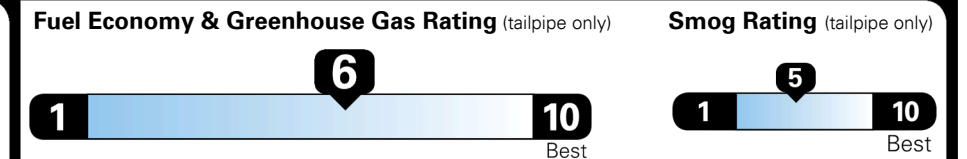

\$ 26,045.00

TOTAL ADDITIONAL WEIGHT: 7.3

EPA DOT Fuel Economy and Environment

Gasoline Vehicle

You save \$0
 in fuel costs over 5 years compared to the average new vehicle.

Annual fuel cost
\$1,400

This vehicle emits 327 grams CO₂ per mile. The best emits 0 grams per mile (tailpipe only). Producing and distributing fuel also create emissions; learn more at fueleconomy.gov.