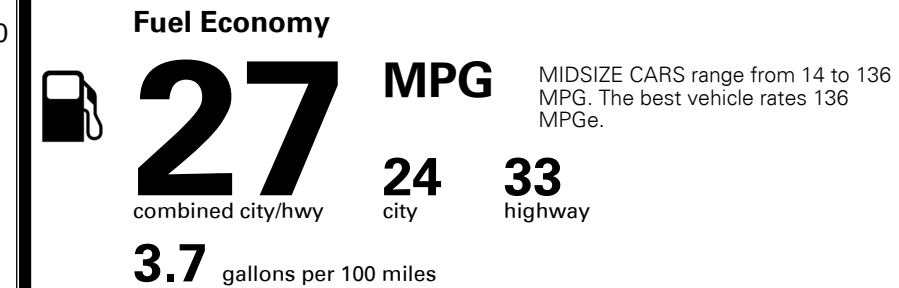

\$ 22,990.00

\$2,000.00

\$130.00

MSRP INCLUDING OPTIONS

\$ 25,120.00

INLAND FREIGHT AND HANDLING

\$ 925.00

TOTAL MANUFACTURER'S SUGGESTED RETAIL PRICE ▶

\$ 26,045.00

TOTAL ADDITIONAL WEIGHT: 7.3

EPA DOT Fuel Economy and Environment

Gasoline Vehicle

You save \$0
 in fuel costs over 5 years compared to the average new vehicle.

Annual fuel cost
\$1,400

This vehicle emits 327 grams CO₂ per mile. The best emits 0 grams per mile (tailpipe only). Producing and distributing fuel also create emissions; learn more at fueleconomy.gov.