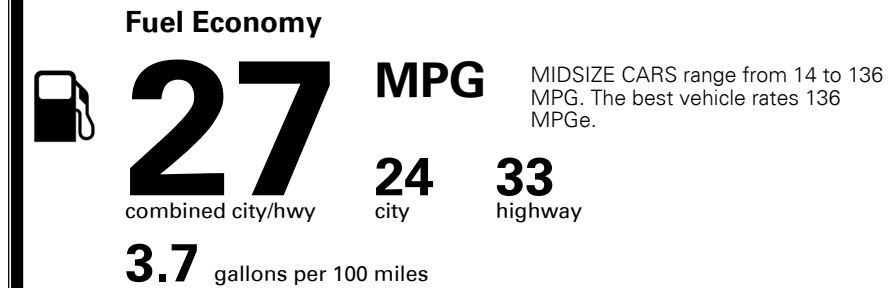

MSRP INCLUDING OPTIONS \$ 26,525.00

INLAND FREIGHT AND HANDLING \$ 920.00

TOTAL MANUFACTURER'S SUGGESTED RETAIL PRICE ▶ \$ 27,445.00

TOTAL ADDITIONAL WEIGHT: 7.3

EPA DOT Fuel Economy and Environment

Gasoline Vehicle

You save \$0
 in fuel costs over 5 years compared to the average new vehicle.

Annual fuel cost \$1,400

Actual results will vary for many reasons, including driving conditions and how you drive and maintain your vehicle. The average new vehicle gets 27 MPG and costs \$7,000 to fuel over 5 years. Cost estimates are based on 15,000 miles per year at \$ 2.55 per gallon. MPGe is miles per gasoline gallon equivalent. Vehicle emissions are a significant cause of climate change and smog.