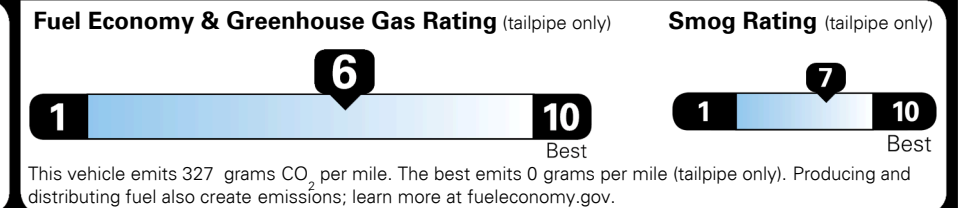

Actual results will vary for many reasons, including driving conditions and how you drive and maintain your vehicle. The average new vehicle gets 27 MPG and costs $7,000 to fuel over 5 years. Cost estimates are based on 15,000 miles per year at $ 2.55 per gallon. MPGe is miles per gasoline gallon equivalent. Vehicle emissions are a significant cause of climate change and smog.

fueleconomy.gov

Calculate personalized estimates and compare vehicles

GOVERNMENT 5-STAR SAFETY RATINGS

Overall Vehicle Score ★★★★★	
Based on the combined rating of frontal, side and rollover. Should ONLY be compared to other vehicles of similar size and weight.	
Frontal Crash	★★★★★
Based on the risk of injury in a frontal impact. Should ONLY be compared to other vehicles of similar size and weight.	
Side Crash	★★★★★
Star ratings based on the risk of injury in a side impact.	
Rollover	★★★★★
Star ratings based on the risk of rollover in a single-vehicle crash.	

Star ratings range from 1 to 5 stars (★★★★★) with 5 being the highest. Source: National Highway Traffic Safety Administration (NHTSA). www.safercar.gov or 1-888-327-4236

Manufacturer's suggested retail price includes Manufacturer's recommended pre-delivery service. License and title fees, state and local taxes and other dealer installed options and accessories are not included in the manufacturer's suggested retail price.

PARTS CONTENT INFORMATION

FOR VEHICLES IN THIS CAR LINE U.S./CANADIAN PARTS CONTENT: 56 %

MAJOR SOURCES OF FOREIGN PARTS: KOREA: 42%

NOTE: PARTS CONTENT DOES NOT INCLUDE FINAL ASSEMBLY, DISTRIBUTION, OR OTHER NON-PARTS COSTS.

FOR THIS VEHICLE FINAL ASSEMBLY POINT: WEST POINT, GA, USA

COUNTRY OF ORIGIN
ENGINE: USA
TRANSMISSION: USA