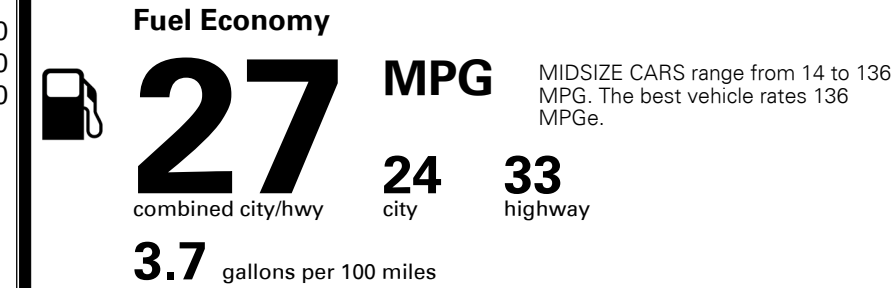

MSRP INCLUDING OPTIONS

\$ 25,180.00

INLAND FREIGHT AND HANDLING

\$ 920.00

TOTAL MANUFACTURER'S SUGGESTED RETAIL PRICE ▶

\$ 26,100.00

TOTAL ADDITIONAL WEIGHT: 10.2

EPA DOT Fuel Economy and Environment

Gasoline Vehicle

You save \$0
 in fuel costs over 5 years compared to the average new vehicle.

Annual fuel cost \$1,400

Actual results will vary for many reasons, including driving conditions and how you drive and maintain your vehicle. The average new vehicle gets 27 MPG and costs \$7,000 to fuel over 5 years. Cost estimates are based on 15,000 miles per year at \$ 2.55 per gallon. MPGe is miles per gasoline gallon equivalent. Vehicle emissions are a significant cause of climate change and smog.