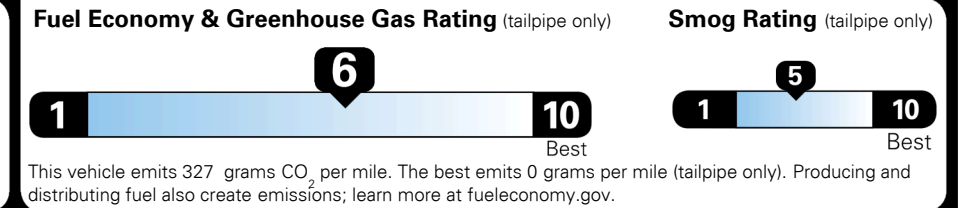

Actual results will vary for many reasons, including driving conditions and how you drive and maintain your vehicle. The average new vehicle gets 27 MPG and costs $7,000 to fuel over 5 years. Cost estimates are based on 15,000 miles per year at $ 2.55 per gallon. MPGe is miles per gasoline gallon equivalent. Vehicle emissions are a significant cause of climate change and smog.

fueleconomy.gov

Calculate personalized estimates and compare vehicles

GOVERNMENT 5-STAR SAFETY RATINGS

Overall Vehicle Score ★★★★★
Based on the combined rating of frontal, side and rollover. Should ONLY be compared to other vehicles of similar size and weight.

Frontal Crash ★★★★★
Driver Passenger
Based on the risk of injury in a frontal impact. Should ONLY be compared to other vehicles of similar size and weight.

Side Crash ★★★★★
Front seat Rear seat
Star ratings based on the risk of injury in a side impact.

Rollover ★★★★★
Star ratings based on the risk of rollover in a single-vehicle crash.

Star ratings range from 1 to 5 stars (★★★★★) with 5 being the highest. Source: National Highway Traffic Safety Administration (NHTSA). www.safercar.gov or 1-888-327-4236

Manufacturer's suggested retail price includes Manufacturer's recommended pre-delivery service. License and title fees, state and local taxes and other dealer installed options and accessories are not included in the manufacturer's suggested retail price.

PARTS CONTENT INFORMATION

FOR VEHICLES IN THIS CAR LINE U.S./CANADIAN PARTS CONTENT: 56 %

MAJOR SOURCES OF FOREIGN PARTS: KOREA: 42%

NOTE: PARTS CONTENT DOES NOT INCLUDE FINAL ASSEMBLY, DISTRIBUTION, OR OTHER NON-PARTS COSTS.

FOR THIS VEHICLE FINAL ASSEMBLY POINT: WEST POINT, GA, USA

COUNTRY OF ORIGIN

ENGINE: USA

TRANSMISSION: USA