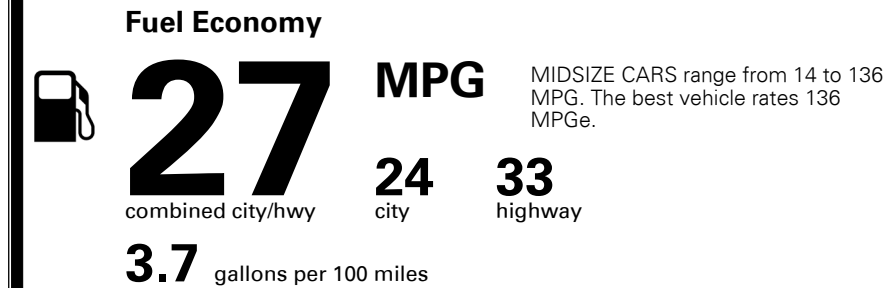

\$ 920.00

TOTAL MANUFACTURER'S SUGGESTED RETAIL PRICE ▶

\$ 25,950.00

TOTAL ADDITIONAL WEIGHT: 7.3

EPA DOT Fuel Economy and Environment

Gasoline Vehicle

You save \$0
 in fuel costs over 5 years compared to the average new vehicle.