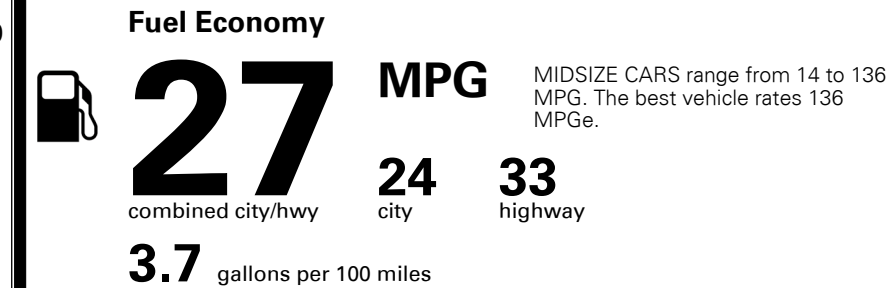

\$ 22,900.00

MSRP INCLUDING OPTIONS

\$ 25,135.00

INLAND FREIGHT AND HANDLING

\$ 920.00

TOTAL MANUFACTURER'S SUGGESTED RETAIL PRICE ▶

\$ 26,055.00

TOTAL ADDITIONAL WEIGHT: 8.6

EPA DOT Fuel Economy and Environment

Gasoline Vehicle

You save \$0
 in fuel costs over 5 years compared to the average new vehicle.

Annual fuel cost
\$1,400

Actual results will vary for many reasons, including driving conditions and how you drive and maintain your vehicle. The average new vehicle gets 27 MPG and costs \$7,000 to fuel over 5 years. Cost estimates are based on 15,000 miles per year at \$ 2.55 per gallon. MPGe is miles per gasoline gallon equivalent. Vehicle emissions are a significant cause of climate change and smog.