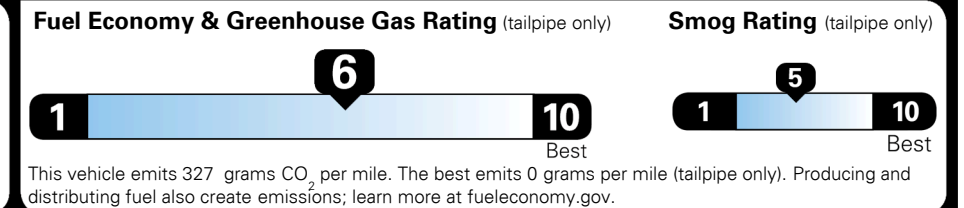

\$ 22,900.00

MSRP INCLUDING OPTIONS

\$ 25,135.00

INLAND FREIGHT AND HANDLING

\$ 920.00

TOTAL MANUFACTURER'S SUGGESTED RETAIL PRICE ▶

\$ 26,055.00

TOTAL ADDITIONAL WEIGHT: 8.6

EPA DOT Fuel Economy and Environment

Gasoline Vehicle

You save \$0
 in fuel costs over 5 years compared to the average new vehicle.

Annual fuel cost
\$1,400

Actual results will vary for many reasons, including driving conditions and how you drive and maintain your vehicle. The average new vehicle gets 27 MPG and costs \$7,000 to fuel over 5 years. Cost estimates are based on 15,000 miles per year at \$ 2.55 per gallon. MPGe is miles per gasoline gallon equivalent. Vehicle emissions are a significant cause of climate change and smog.