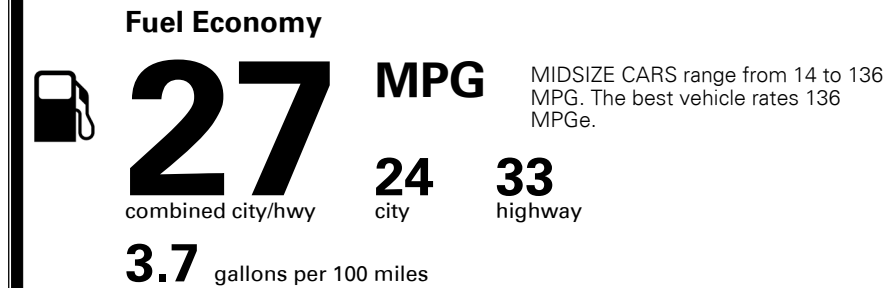

MSRP INCLUDING OPTIONS

\$ 25,630.00

INLAND FREIGHT AND HANDLING

\$ 920.00

TOTAL MANUFACTURER'S SUGGESTED RETAIL PRICE ▶

\$ 26,550.00

EPA DOT Fuel Economy and Environment

Gasoline Vehicle