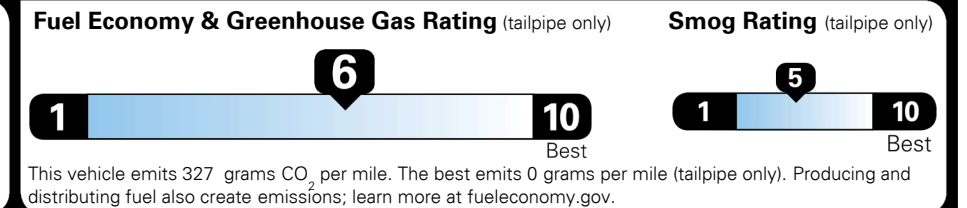

You save $0
in fuel costs over 5 years compared to the average new vehicle.

Annual fuel cost
$1,400

Actual results will vary for many reasons, including driving conditions and how you drive and maintain your vehicle. The average new vehicle gets 27 MPG and costs $7,000 to fuel over 5 years. Cost estimates are based on 15,000 miles per year at $ 2.55 per gallon. MPGe is miles per gasoline gallon equivalent. Vehicle emissions are a significant cause of climate change and smog.

fueleconomy.gov

Calculate personalized estimates and compare vehicles

GOVERNMENT 5-STAR SAFETY RATINGS

Overall Vehicle Score ★ ★ ★ ★ ★

Based on the combined rating of frontal, side and rollover. Should ONLY be compared to other vehicles of similar size and weight.

Frontal Driver ★ ★ ★ ★ ★

Crash Passenger ★ ★ ★ ★ ★

Based on the risk of injury in a frontal impact. Should ONLY be compared to other vehicles of similar size and weight.

Side Front seat ★ ★ ★ ★ ★

Crash Rear seat ★ ★ ★ ★ ★

Star ratings based on the risk of injury in a side impact.

Rollover ★ ★ ★ ★ ★

Star ratings based on the risk of rollover in a single-vehicle crash.

Star ratings range from 1 to 5 stars (★★★★★) with 5 being the highest.

Source: National Highway Traffic Safety Administration (NHTSA).

www.safercar.gov or 1-888-327-4236

Manufacturer's suggested retail price includes Manufacturer's recommended pre-delivery service. License and title fees, state and local taxes and other dealer installed options and accessories are not included in the manufacturer's suggested retail price.

PARTS CONTENT INFORMATION

FOR VEHICLES IN THIS CAR LINE U.S./CANADIAN PARTS CONTENT: 56 %

MAJOR SOURCES OF FOREIGN PARTS: KOREA: 42%

NOTE: PARTS CONTENT DOES NOT INCLUDE FINAL ASSEMBLY, DISTRIBUTION, OR OTHER NON-PARTS COSTS.

FOR THIS VEHICLE FINAL ASSEMBLY POINT: WEST POINT, GA, USA

COUNTRY OF ORIGIN

ENGINE: USA

TRANSMISSION: USA

TOTAL ADDITIONAL WEIGHT: 8.6