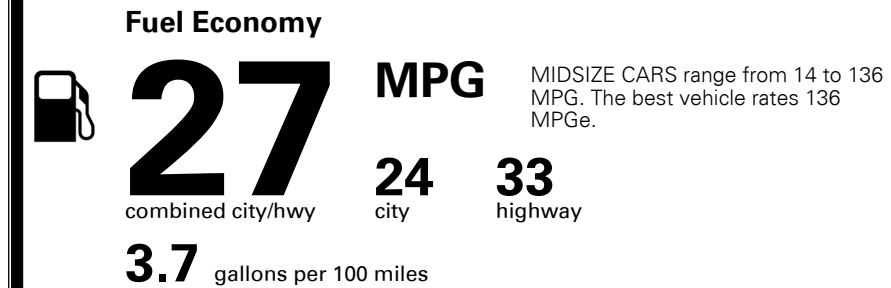

MSRP INCLUDING OPTIONS \$ 25,125.00

INLAND FREIGHT AND HANDLING \$ 920.00

TOTAL MANUFACTURER'S SUGGESTED RETAIL PRICE ▶ \$ 26,045.00

\$ 22,900.00

EPA DOT Fuel Economy and Environment

Gasoline Vehicle

You save \$0
 in fuel costs over 5 years compared to the average new vehicle.