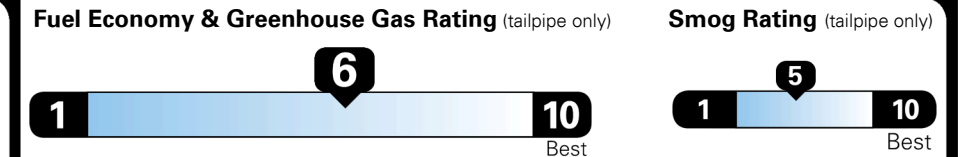

You save $0
in fuel costs over 5 years compared to the average new vehicle.

Annual fuel cost $1,400

This vehicle emits 327 grams CO₂ per mile. The best emits 0 grams per mile (tailpipe only). Producing and distributing fuel also create emissions; learn more at fueleconomy.gov.

Actual results will vary for many reasons, including driving conditions and how you drive and maintain your vehicle. The average new vehicle gets 27 MPG and costs $7,000 to fuel over 5 years. Cost estimates are based on 15,000 miles per year at $ 2.55 per gallon. MPGe is miles per gasoline gallon equivalent. Vehicle emissions are a significant cause of climate change and smog.

fueleconomy.gov

Calculate personalized estimates and compare vehicles

GOVERNMENT 5-STAR SAFETY RATINGS

Overall Vehicle Score ★★★★★

Based on the combined rating of frontal, side and rollover. Should ONLY be compared to other vehicles of similar size and weight.

Frontal Driver ★★★★★

Crash Passenger ★★★★★

Based on the risk of injury in a frontal impact. Should ONLY be compared to other vehicles of similar size and weight.

Side Front seat ★★★★★

Crash Rear seat ★★★★★

Star ratings based on the risk of injury in a side impact.

Rollover ★★★★★

Star ratings based on the risk of rollover in a single-vehicle crash.

Star ratings range from 1 to 5 stars (★★★★★) with 5 being the highest.

Source: National Highway Traffic Safety Administration (NHTSA).

www.safercar.gov or 1-888-327-4236

Manufacturer's suggested retail price includes Manufacturer's recommended pre-delivery service. License and title fees, state and local taxes and other dealer installed options and accessories are not included in the manufacturer's suggested retail price.

PARTS CONTENT INFORMATION

FOR VEHICLES IN THIS CAR LINE U.S./CANADIAN PARTS CONTENT: 56 %

MAJOR SOURCES OF FOREIGN PARTS: KOREA: 42%

NOTE: PARTS CONTENT DOES NOT INCLUDE FINAL ASSEMBLY, DISTRIBUTION, OR OTHER NON-PARTS COSTS.

FOR THIS VEHICLE FINAL ASSEMBLY POINT: WEST POINT, GA, USA

COUNTRY OF ORIGIN

ENGINE: USA

TRANSMISSION: USA

TOTAL ADDITIONAL WEIGHT: 16.1