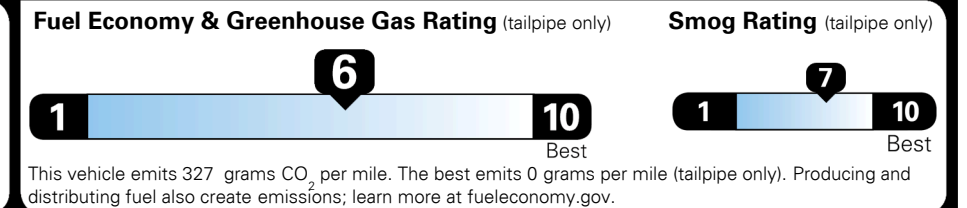

You save $0
in fuel costs over 5 years compared to the average new vehicle.

Annual fuel cost **$1,400**

Actual results will vary for many reasons, including driving conditions and how you drive and maintain your vehicle. The average new vehicle gets 27 MPG and costs $7,000 to fuel over 5 years. Cost estimates are based on 15,000 miles per year at $ 2.55 per gallon. MPGe is miles per gasoline gallon equivalent. Vehicle emissions are a significant cause of climate change and smog.

fueleconomy.gov

Calculate personalized estimates and compare vehicles

GOVERNMENT 5-STAR SAFETY RATINGS

Overall Vehicle Score ★ ★ ★ ★ ★
Based on the combined rating of frontal, side and rollover. Should ONLY be compared to other vehicles of similar size and weight.

Frontal Crash Driver ★ ★ ★ ★ ★
Passenger ★ ★ ★ ★ ★
Based on the risk of injury in a frontal impact. Should ONLY be compared to other vehicles of similar size and weight.

Side Crash Front seat ★ ★ ★ ★ ★
Rear seat ★ ★ ★ ★ ★
Star ratings based on the risk of injury in a side impact.

Rollover ★ ★ ★ ★ ★
Star ratings based on the risk of rollover in a single-vehicle crash.

Star ratings range from 1 to 5 stars (★★★★★) with 5 being the highest.
Source: National Highway Traffic Safety Administration (NHTSA).
www.safercar.gov or 1-888-327-4236

Manufacturer's suggested retail price includes Manufacturer's recommended pre-delivery service. License and title fees, state and local taxes and other dealer installed options and accessories are not included in the manufacturer's suggested retail price.

PARTS CONTENT INFORMATION

FOR VEHICLES IN THIS CAR LINE U.S./CANADIAN PARTS CONTENT: 56 %

MAJOR SOURCES OF FOREIGN PARTS: KOREA: 42%

NOTE: PARTS CONTENT DOES NOT INCLUDE FINAL ASSEMBLY, DISTRIBUTION, OR OTHER NON-PARTS COSTS.

FOR THIS VEHICLE FINAL ASSEMBLY POINT: WEST POINT, GA, USA

COUNTRY OF ORIGIN
ENGINE: USA
TRANSMISSION: USA

TOTAL ADDITIONAL WEIGHT: 7.3