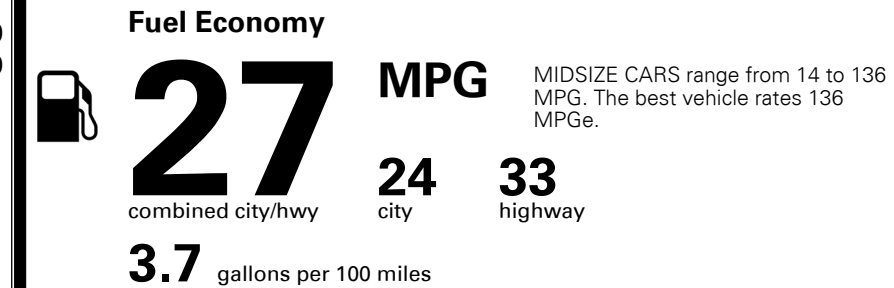

INLAND FREIGHT AND HANDLING \$ 920.00

TOTAL MANUFACTURER'S SUGGESTED RETAIL PRICE ▶ \$ 26,445.00

EPA DOT Fuel Economy and Environment

Gasoline Vehicle

You save \$0
 in fuel costs over 5 years compared to the average new vehicle.