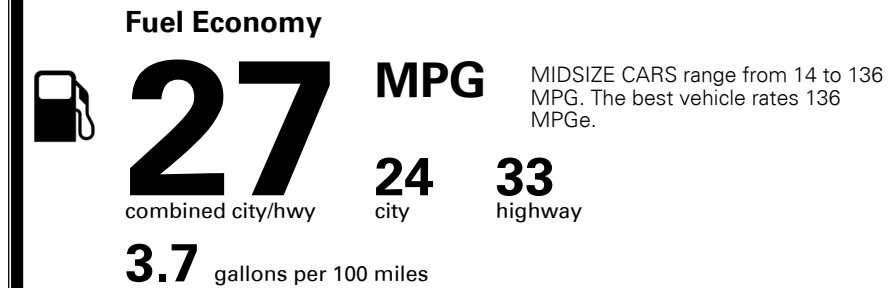

EXTERIOR
 Fog Lights, LED Tail Lights, LED DRL
 Outside Mirrors w/ LED Turn Signal Indicators
 Rear Spoiler

WARRANTY
 10 Year/100,000 Mile Limited Powertrain Warranty
 5 Year/60,000 Mile Limited Basic Warranty
 5 Year/60,000 Mile Roadside Assistance
 *Ask dealer for details

MSRP INCLUDING OPTIONS \$ 26,085.00
 INLAND FREIGHT AND HANDLING \$ 920.00
TOTAL MANUFACTURER'S SUGGESTED RETAIL PRICE ▶ \$ 27,005.00

EPA DOT Fuel Economy and Environment

Gasoline Vehicle

You save \$0
 in fuel costs over 5 years compared to the average new vehicle.