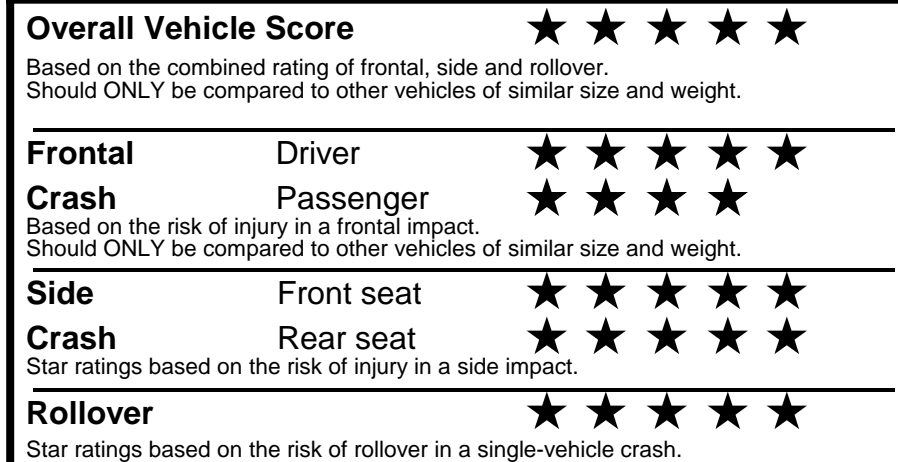

fueleconomy.gov

Calculate personalized estimates and compare vehicles

GOVERNMENT 5-STAR SAFETY RATINGS

Star ratings range from 1 to 5 stars (★★★★★) with 5 being the highest. Source: National Highway Traffic Safety Administration (NHTSA). www.safercar.gov or 1-888-327-4236