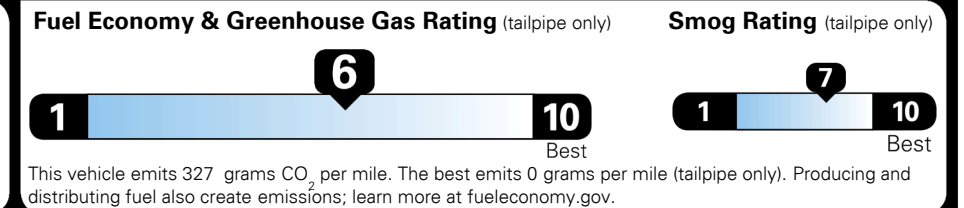

You save $0
in fuel costs over 5 years compared to the average new vehicle.

Annual fuel cost $1,400