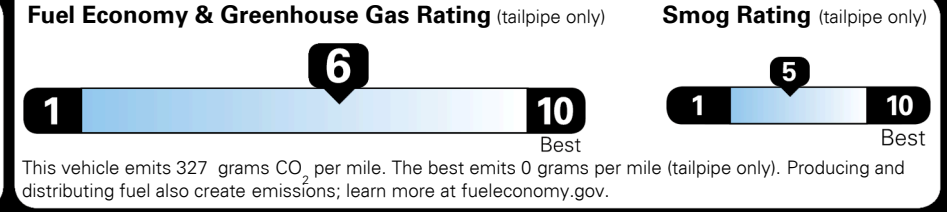

Actual results will vary for many reasons, including driving conditions and how you drive and maintain your vehicle. The average new vehicle gets 27 MPG and costs $7,000 to fuel over 5 years. Cost estimates are based on 15,000 miles per year at $ 2.55 per gallon. MPGe is miles per gasoline gallon equivalent. Vehicle emissions are a significant cause of climate change and smog.

fueleconomy.gov
Calculate personalized estimates and compare vehicles