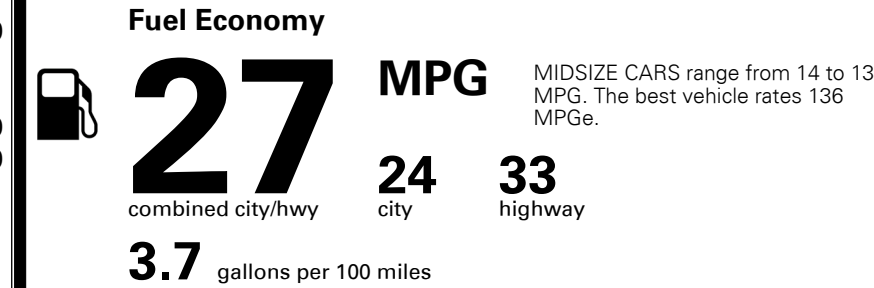

MSRP INCLUDING OPTIONS \$ 26,215.00

INLAND FREIGHT AND HANDLING \$ 925.00

TOTAL MANUFACTURER'S SUGGESTED RETAIL PRICE ▶ \$ 27,140.00

TOTAL ADDITIONAL WEIGHT: 16.1

EPA DOT Fuel Economy and Environment

Gasoline Vehicle