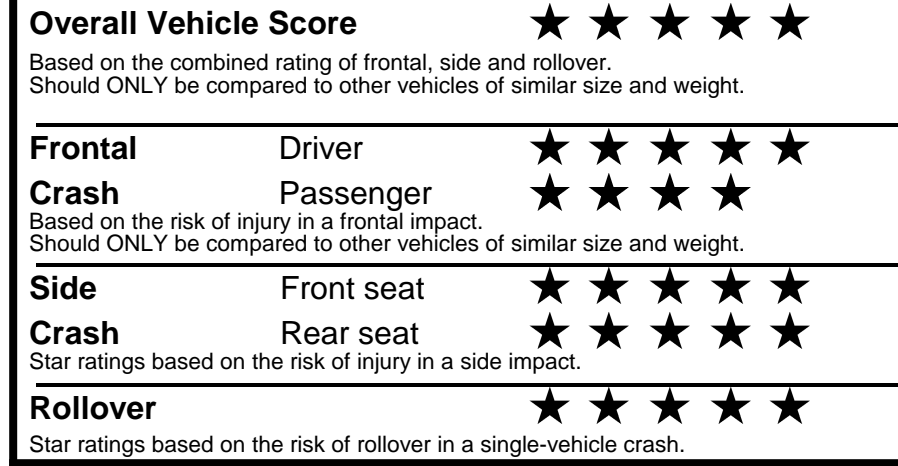

fueleconomy.gov
 Calculate personalized estimates and compare vehicles

GOVERNMENT 5-STAR SAFETY RATINGS

Star ratings range from 1 to 5 stars (★★★★★) with 5 being the highest.
 Source: National Highway Traffic Safety Administration (NHTSA).
www.safercar.gov or 1-888-327-4236