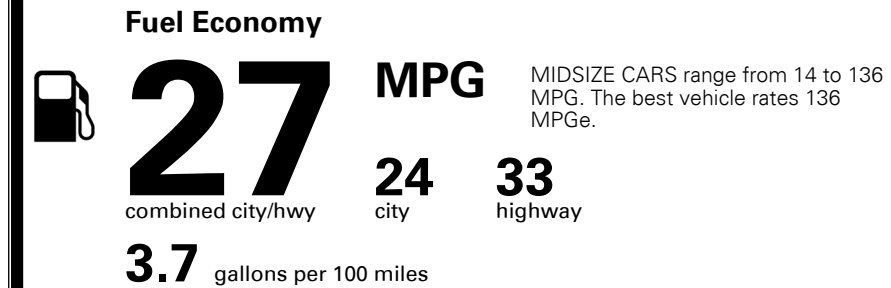

\$ 25,215.00

INLAND FREIGHT AND HANDLING

\$ 925.00

TOTAL MANUFACTURER'S SUGGESTED RETAIL PRICE ▶

\$ 26,140.00

TOTAL ADDITIONAL WEIGHT: 16.1

EPA DOT Fuel Economy and Environment

Gasoline Vehicle