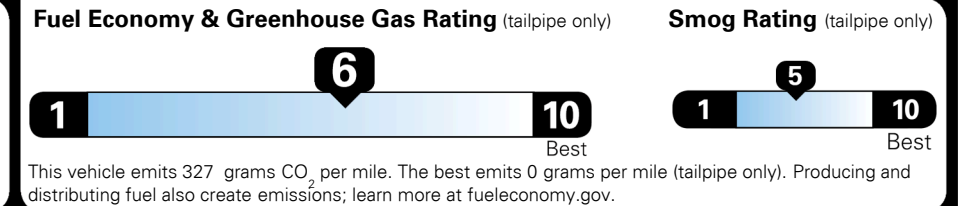

Actual results will vary for many reasons, including driving conditions and how you drive and maintain your vehicle. The average new vehicle gets 27 MPG and costs $7,000 to fuel over 5 years. Cost estimates are based on 15,000 miles per year at $ 2.55 per gallon. MPGe is miles per gasoline gallon equivalent. Vehicle emissions are a significant cause of climate change and smog.

fueleconomy.gov

Calculate personalized estimates and compare vehicles

GOVERNMENT 5-STAR SAFETY RATINGS

Overall Vehicle Score ★★★★★

Based on the combined rating of frontal, side and rollover. Should ONLY be compared to other vehicles of similar size and weight.

Frontal Crash Driver ★★★★★
Passenger ★★★★★

Based on the risk of injury in a frontal impact. Should ONLY be compared to other vehicles of similar size and weight.

Side Crash Front seat ★★★★★
Rear seat ★★★★★

Star ratings based on the risk of injury in a side impact.

Rollover ★★★★★

Star ratings based on the risk of rollover in a single-vehicle crash.

Star ratings range from 1 to 5 stars (★★★★★) with 5 being the highest.

Source: National Highway Traffic Safety Administration (NHTSA).

www.safercar.gov or 1-888-327-4236

Manufacturer's suggested retail price includes Manufacturer's recommended pre-delivery service. License and title fees, state and local taxes and other dealer installed options and accessories are not included in the manufacturer's suggested retail price.

PARTS CONTENT INFORMATION

FOR VEHICLES IN THIS CAR LINE U.S./CANADIAN PARTS CONTENT: 56 %

MAJOR SOURCES OF FOREIGN PARTS: KOREA: 42%

NOTE: PARTS CONTENT DOES NOT INCLUDE FINAL ASSEMBLY, DISTRIBUTION, OR OTHER NON-PARTS COSTS.

FOR THIS VEHICLE FINAL ASSEMBLY POINT: WEST POINT, GA, USA

COUNTRY OF ORIGIN

ENGINE: USA

TRANSMISSION: USA