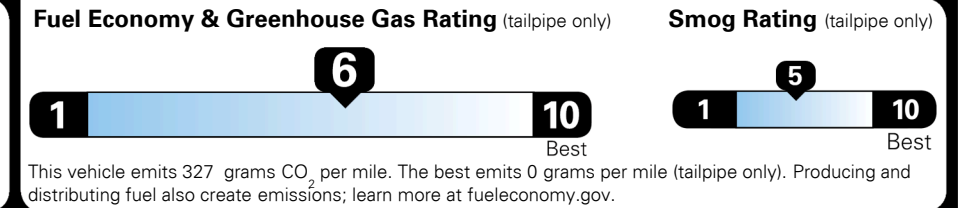

Actual results will vary for many reasons, including driving conditions and how you drive and maintain your vehicle. The average new vehicle gets 27 MPG and costs $7,000 to fuel over 5 years. Cost estimates are based on 15,000 miles per year at $ 2.55 per gallon. MPGe is miles per gasoline gallon equivalent. Vehicle emissions are a significant cause of climate change and smog.

fueleconomy.gov

Calculate personalized estimates and compare vehicles

GOVERNMENT 5-STAR SAFETY RATINGS

Overall Vehicle Score ★ ★ ★ ★ ★
Based on the combined rating of frontal, side and rollover. Should ONLY be compared to other vehicles of similar size and weight.

Frontal Crash Driver ★ ★ ★ ★ ★
Passenger ★ ★ ★ ★ ★
Based on the risk of injury in a frontal impact. Should ONLY be compared to other vehicles of similar size and weight.

Side Crash Front seat ★ ★ ★ ★ ★
Rear seat ★ ★ ★ ★ ★
Star ratings based on the risk of injury in a side impact.

Rollover ★ ★ ★ ★ ★
Star ratings based on the risk of rollover in a single-vehicle crash.

Star ratings range from 1 to 5 stars (★★★★★) with 5 being the highest.
Source: National Highway Traffic Safety Administration (NHTSA).
www.safercar.gov or 1-888-327-4236

Manufacturer's suggested retail price includes Manufacturer's recommended pre-delivery service. License and title fees, state and local taxes and other dealer installed options and accessories are not included in the manufacturer's suggested retail price.

PARTS CONTENT INFORMATION

FOR VEHICLES IN THIS CAR LINE U.S./CANADIAN PARTS CONTENT: 56 %

MAJOR SOURCES OF FOREIGN PARTS: KOREA: 42%

NOTE: PARTS CONTENT DOES NOT INCLUDE FINAL ASSEMBLY, DISTRIBUTION, OR OTHER NON-PARTS COSTS.

FOR THIS VEHICLE FINAL ASSEMBLY POINT: WEST POINT, GA, USA

COUNTRY OF ORIGIN
ENGINE: USA
TRANSMISSION: USA