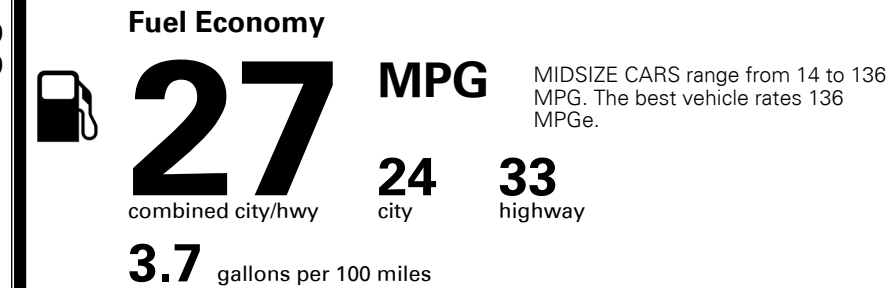

\$ 25,080.00

INLAND FREIGHT AND HANDLING

\$ 920.00

TOTAL MANUFACTURER'S SUGGESTED RETAIL PRICE ▶

\$ 26,000.00

TOTAL ADDITIONAL WEIGHT: 7.8

EPA DOT Fuel Economy and Environment

Gasoline Vehicle