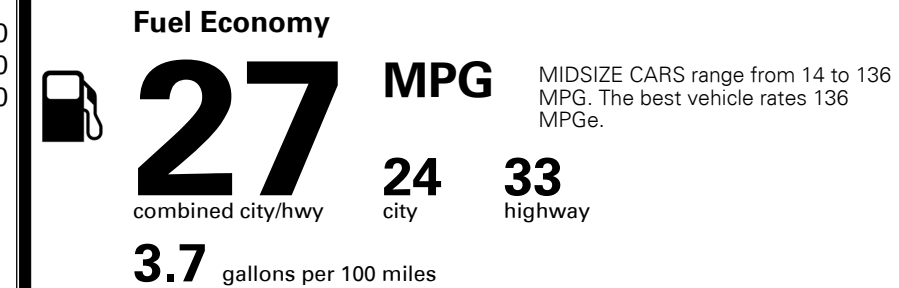

EXTERIOR
Fog Lights, LED Tail Lights, LED DRL
Outside Mirrors w/ LED Turn Signal Indicators
Rear Spoiler

WARRANTY
10 Year/100,000 Mile Limited Powertrain Warranty
5 Year/60,000 Mile Limited Basic Warranty
5 Year/60,000 Mile Roadside Assistance
*Ask dealer for details

MANUFACTURER'S SUGGESTED RETAIL PRICE ▶

$ 24,900.00

ADDITIONAL INSTALLED EQUIPMENT:
(In addition to or in place of standard features)
Carpeted Floor Mats $130.00
Cargo Net $50.00
Mud Guards $100.00

MSRP INCLUDING OPTIONS

$ 25,180.00

INLAND FREIGHT AND HANDLING

$ 920.00

TOTAL MANUFACTURER'S SUGGESTED RETAIL PRICE ▶

$ 26,100.00

TOTAL ADDITIONAL WEIGHT: 10.2

EPA DOT Fuel Economy and Environment

Gasoline Vehicle

You save $0
in fuel costs over 5 years compared to the average new vehicle.

Annual fuel cost
$1,400