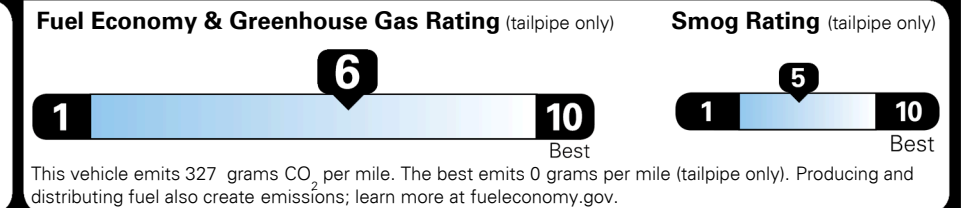

Actual results will vary for many reasons, including driving conditions and how you drive and maintain your vehicle. The average new vehicle gets 27 MPG and costs $7,000 to fuel over 5 years. Cost estimates are based on 15,000 miles per year at $ 2.55 per gallon. MPGe is miles per gasoline gallon equivalent. Vehicle emissions are a significant cause of climate change and smog.

fueleconomy.gov

Calculate personalized estimates and compare vehicles

GOVERNMENT 5-STAR SAFETY RATINGS

Overall Vehicle Score ★ ★ ★ ★ ★

Based on the combined rating of frontal, side and rollover. Should ONLY be compared to other vehicles of similar size and weight.

Frontal Driver ★ ★ ★ ★ ★

Crash Passenger ★ ★ ★ ★ ★

Based on the risk of injury in a frontal impact. Should ONLY be compared to other vehicles of similar size and weight.

Side Front seat ★ ★ ★ ★ ★

Crash Rear seat ★ ★ ★ ★ ★

Star ratings based on the risk of injury in a side impact.

Rollover ★ ★ ★ ★ ★

Star ratings based on the risk of rollover in a single-vehicle crash.

Star ratings range from 1 to 5 stars (★★★★★) with 5 being the highest.

Source: National Highway Traffic Safety Administration (NHTSA).

www.safercar.gov or 1-888-327-4236

Manufacturer's suggested retail price includes Manufacturer's recommended pre-delivery service. License and title fees, state and local taxes and other dealer installed options and accessories are not included in the manufacturer's suggested retail price.

PARTS CONTENT INFORMATION

FOR VEHICLES IN THIS CAR LINE U.S./CANADIAN PARTS CONTENT: 56 %

MAJOR SOURCES OF FOREIGN PARTS: KOREA: 42%

NOTE: PARTS CONTENT DOES NOT INCLUDE FINAL ASSEMBLY, DISTRIBUTION, OR OTHER NON-PARTS COSTS.

FOR THIS VEHICLE FINAL ASSEMBLY POINT: WEST POINT, GA, USA

COUNTRY OF ORIGIN

ENGINE: USA

TRANSMISSION: USA