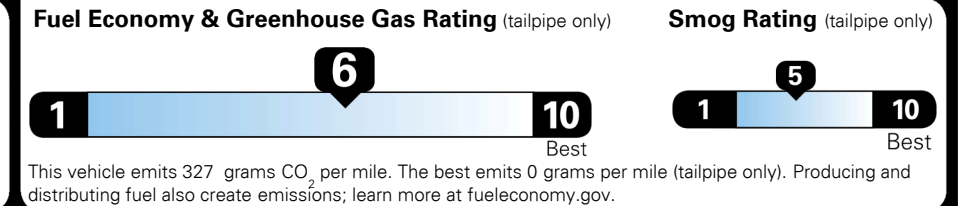

Actual results will vary for many reasons, including driving conditions and how you drive and maintain your vehicle. The average new vehicle gets 27 MPG and costs $7,000 to fuel over 5 years. Cost estimates are based on 15,000 miles per year at $ 2.55 per gallon. MPGe is miles per gasoline gallon equivalent. Vehicle emissions are a significant cause of climate change and smog.

fueleconomy.gov

Calculate personalized estimates and compare vehicles

GOVERNMENT 5-STAR SAFETY RATINGS

Overall Vehicle Score ★ ★ ★ ★ ★

Based on the combined rating of frontal, side and rollover. Should ONLY be compared to other vehicles of similar size and weight.

Frontal Driver ★ ★ ★ ★ ★

Crash Passenger ★ ★ ★ ★ ★

Based on the risk of injury in a frontal impact. Should ONLY be compared to other vehicles of similar size and weight.

Side Front seat ★ ★ ★ ★ ★

Crash Rear seat ★ ★ ★ ★ ★

Star ratings based on the risk of injury in a side impact.

Rollover ★ ★ ★ ★ ★

Star ratings based on the risk of rollover in a single-vehicle crash.

Star ratings range from 1 to 5 stars (★★★★★) with 5 being the highest.

Source: National Highway Traffic Safety Administration (NHTSA).

www.safercar.gov or 1-888-327-4236

Manufacturer's suggested retail price includes Manufacturer's recommended pre-delivery service. License and title fees, state and local taxes and other dealer installed options and accessories are not included in the manufacturer's suggested retail price.

PARTS CONTENT INFORMATION

FOR VEHICLES IN THIS CAR LINE U.S./CANADIAN PARTS CONTENT: 56 %

MAJOR SOURCES OF FOREIGN PARTS: KOREA: 42%

NOTE: PARTS CONTENT DOES NOT INCLUDE FINAL ASSEMBLY, DISTRIBUTION, OR OTHER NON-PARTS COSTS.

FOR THIS VEHICLE FINAL ASSEMBLY POINT: WEST POINT, GA, USA

COUNTRY OF ORIGIN

ENGINE: USA

TRANSMISSION: USA