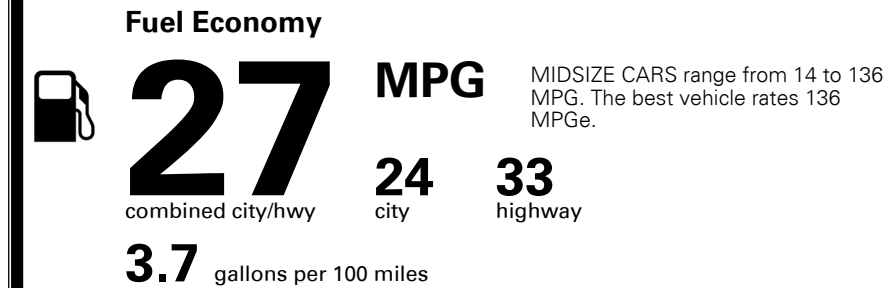

EXTERIOR
Fog Lights, LED Tail Lights, LED DRL
Outside Mirrors w/ LED Turn Signal Indicators
Rear Spoiler

WARRANTY
10 Year/100,000 Mile Limited Powertrain Warranty
5 Year/60,000 Mile Limited Basic Warranty
5 Year/60,000 Mile Roadside Assistance
*Ask dealer for details

MANUFACTURER'S SUGGESTED RETAIL PRICE ▶

$ 24,900.00

ADDITIONAL INSTALLED EQUIPMENT:
(In addition to or in place of standard features)
Carpeted Floor Mats $130.00
Cargo Net $50.00
Mud Guards $100.00

MSRP INCLUDING OPTIONS

$ 25,180.00

INLAND FREIGHT AND HANDLING

$ 920.00

TOTAL MANUFACTURER'S SUGGESTED RETAIL PRICE ▶

$ 26,100.00

TOTAL ADDITIONAL WEIGHT: 10.2

EPA DOT Fuel Economy and Environment

Gasoline Vehicle

You save $0
in fuel costs over 5 years compared to the average new vehicle.

Annual fuel cost $1,400