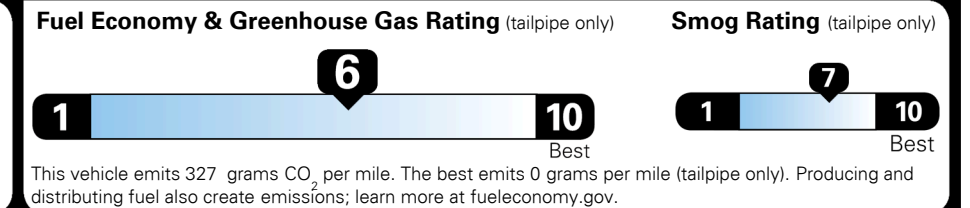

Actual results will vary for many reasons, including driving conditions and how you drive and maintain your vehicle. The average new vehicle gets 27 MPG and costs $7,000 to fuel over 5 years. Cost estimates are based on 15,000 miles per year at $ 2.55 per gallon. MPGe is miles per gasoline gallon equivalent. Vehicle emissions are a significant cause of climate change and smog.

fueleconomy.gov

Calculate personalized estimates and compare vehicles

GOVERNMENT 5-STAR SAFETY RATINGS

Overall Vehicle Score ★ ★ ★ ★ ★

Based on the combined rating of frontal, side and rollover. Should ONLY be compared to other vehicles of similar size and weight.

Frontal Driver ★ ★ ★ ★ ★

Crash Passenger ★ ★ ★ ★ ★

Based on the risk of injury in a frontal impact. Should ONLY be compared to other vehicles of similar size and weight.

Side Front seat ★ ★ ★ ★ ★

Crash Rear seat ★ ★ ★ ★ ★

Star ratings based on the risk of injury in a side impact.

Rollover ★ ★ ★ ★ ★

Star ratings based on the risk of rollover in a single-vehicle crash.

Star ratings range from 1 to 5 stars (★★★★★) with 5 being the highest.

Source: National Highway Traffic Safety Administration (NHTSA).

www.safercar.gov or 1-888-327-4236

Manufacturer's suggested retail price includes Manufacturer's recommended pre-delivery service. License and title fees, state and local taxes and other dealer installed options and accessories are not included in the manufacturer's suggested retail price.

PARTS CONTENT INFORMATION

FOR VEHICLES IN THIS CAR LINE U.S./CANADIAN PARTS CONTENT: 56 %

MAJOR SOURCES OF FOREIGN PARTS: KOREA: 42%

NOTE: PARTS CONTENT DOES NOT INCLUDE FINAL ASSEMBLY, DISTRIBUTION, OR OTHER NON-PARTS COSTS.

FOR THIS VEHICLE FINAL ASSEMBLY POINT: WEST POINT, GA, USA

COUNTRY OF ORIGIN

ENGINE: USA

TRANSMISSION: USA