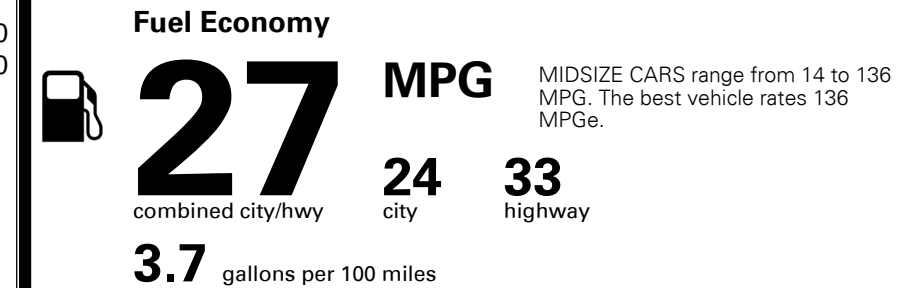

\$ 25,170.00

INLAND FREIGHT AND HANDLING

\$ 925.00

TOTAL MANUFACTURER'S SUGGESTED RETAIL PRICE ▶

\$ 26,095.00

TOTAL ADDITIONAL WEIGHT: 7.8

EPA DOT Fuel Economy and Environment

Gasoline Vehicle

You save \$0
 in fuel costs over 5 years compared to the average new vehicle.

Annual fuel cost
\$1,400

Actual results will vary for many reasons, including driving conditions and how you drive and maintain your vehicle. The average new vehicle gets 27 MPG and costs \$7,000 to fuel over 5 years. Cost estimates are based on 15,000 miles per year at \$ 2.55 per gallon. MPGe is miles per gasoline gallon equivalent. Vehicle emissions are a significant cause of climate change and smog.