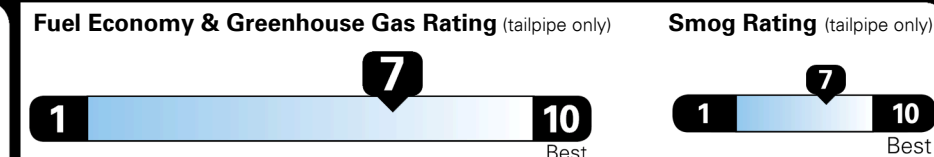

EPA DOT Fuel Economy and Environment

Gasoline Vehicle

Fuel Economy
32 MPG combined city/hwy
29 MPG city
38 MPG highway
3.1 gallons per 100 miles
MIDSIZE CARS range from 13 to 114 MPG. The best vehicle rates 119 MPGe.

You save $1,250
in fuel costs over 5 years compared to the average new vehicle.

Annual fuel cost $1,150