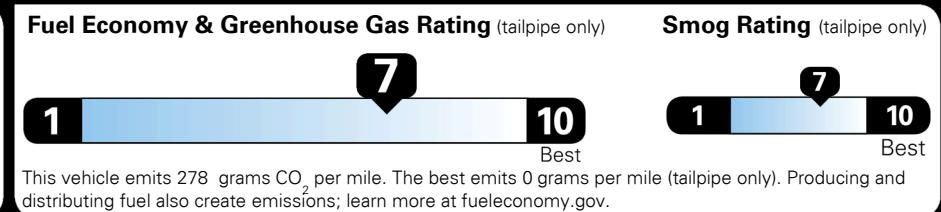

EPA DOT Fuel Economy and Environment

Gasoline Vehicle

Fuel Economy
32 MPG combined city/hwy
29 MPG city
38 MPG highway
3.1 gallons per 100 miles
MIDSIZE CARS range from 13 to 114 MPG. The best vehicle rates 119 MPGe.

You save $1,250
in fuel costs over 5 years compared to the average new vehicle.

Annual fuel cost $1,150