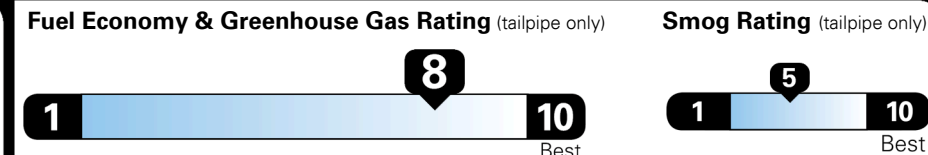

EPA DOT Fuel Economy and Environment

Gasoline Vehicle

Fuel Economy

34 MPG combined city/hwy
30 MPG city
40 MPG highway

2.9 gallons per 100 miles

MIDSIZE CARS range from 14 to 136 MPG. The best vehicle rates MPGe.

You save $1,500 in fuel costs over 5 years compared to the average new vehicle.

Annual fuel cost $1,100