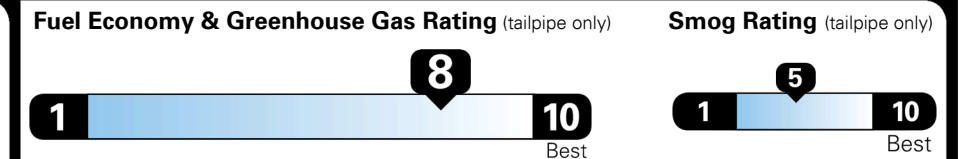

Actual results will vary for many reasons, including driving conditions and how you drive and maintain your vehicle. The average new vehicle gets 27 MPG and costs $7,000 to fuel over 5 years. Cost estimates are based on 15,000 miles per year at $ 2.55 per gallon. MPGe is miles per gasoline gallon equivalent. Vehicle emissions are a significant cause of climate change and smog.

fueleconomy.gov

Calculate personalized estimates and compare vehicles

GOVERNMENT 5-STAR SAFETY RATINGS

Overall Vehicle Score Not Rated

Based on the combined rating of frontal, side and rollover. Should ONLY be compared to other vehicles of similar size and weight.

Frontal Driver Not Rated

Crash Passenger Not Rated

Based on the risk of injury in a frontal impact. Should ONLY be compared to other vehicles of similar size and weight.

Side Front seat Not Rated

Crash Rear seat Not Rated

Star ratings based on the risk of injury in a side impact.

Rollover Not Rated

Star ratings based on the risk of rollover in a single-vehicle crash.

Star ratings range from 1 to 5 stars (★★★★★) with 5 being the highest.

Source: National Highway Traffic Safety Administration (NHTSA).

www.safercar.gov or 1-888-327-4236

Manufacturer's suggested retail price includes Manufacturer's recommended pre-delivery service. License and title fees, state and local taxes and other dealer installed options and accessories are not included in the manufacturer's suggested retail price.

PARTS CONTENT INFORMATION

FOR VEHICLES IN THIS CAR LINE U.S./CANADIAN PARTS CONTENT: 2 %

MAJOR SOURCES OF FOREIGN PARTS:
MEXICO: 55%
KOREA: 43%

NOTE: PARTS CONTENT DOES NOT INCLUDE FINAL ASSEMBLY, DISTRIBUTION, OR OTHER NON-PARTS COSTS.

FOR THIS VEHICLE FINAL ASSEMBLY POINT: PESQUERIA, NL, MEXICO

COUNTRY OF ORIGIN

ENGINE: MEXICO

TRANSMISSION: MEXICO