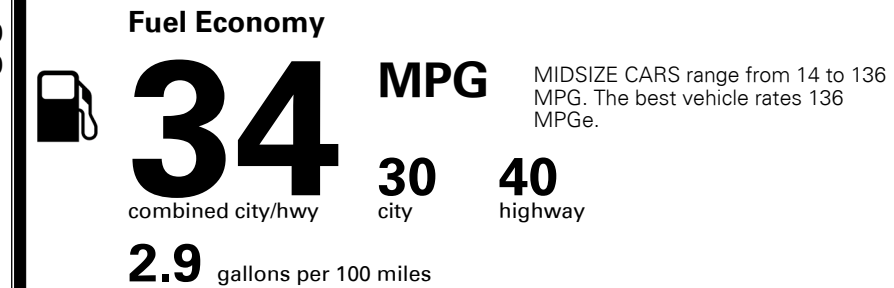

\$ 19,290.00

INLAND FREIGHT AND HANDLING

\$ 895.00

TOTAL MANUFACTURER'S SUGGESTED RETAIL PRICE ▶

\$ 20,185.00

TOTAL ADDITIONAL WEIGHT: 14.5

EPA DOT Fuel Economy and Environment

Gasoline Vehicle