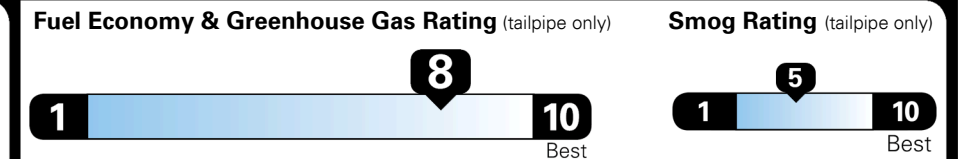

EPA DOT Fuel Economy and Environment

Gasoline Vehicle

Fuel Economy
35 MPG
combined city/hwy
31 city
41 highway
2.9 gallons per 100 miles

MIDSIZE CARS range from 14 to 136 MPG. The best vehicle rates 136 MPGe.

You save $1,500
in fuel costs over 5 years compared to the average new vehicle.

Annual fuel cost $1,100