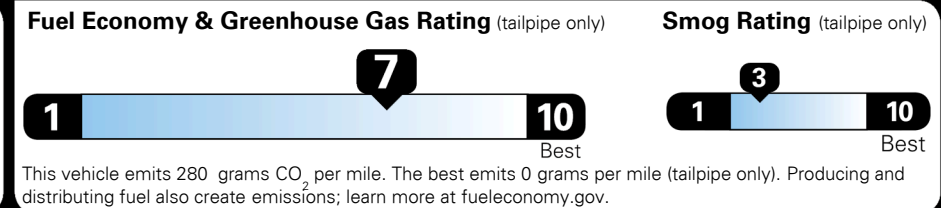

EPA DOT Fuel Economy and Environment

Gasoline Vehicle

Fuel Economy

32 MPG combined city/hwy
28 MPG city
37 MPG highway

3.1 gallons per 100 miles

COMPACT CARS range from 14 to 107 MPG. The best vehicle rates 136 MPGe.

You save $1,000
in fuel costs over 5 years compared to the average new vehicle.

Annual fuel cost $1,200