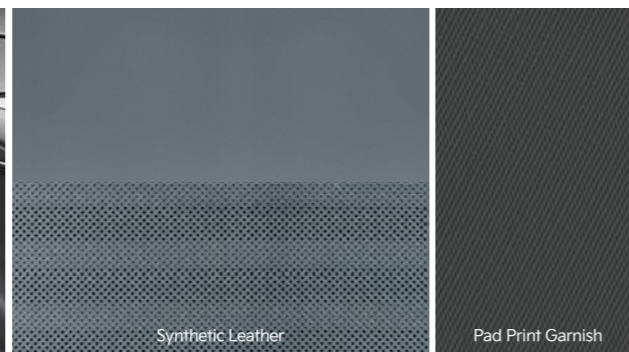

Cityscape Green (CGE)

Mineral Blue (M4B)

Interstellar Gray (AGT)

Aurora Black Pearl (ABP)

Interior Colors

※ The two-tone steering wheel is not available with the Blue Gray Interior.

Charcoal Interior

Fabric

Synthetic Leather

Genuine Leather

Pad Print Garnish

Deep Navy & Brown Interior

Synthetic Leather

Genuine Leather

Pad Print Garnish

Blue Gray Interior