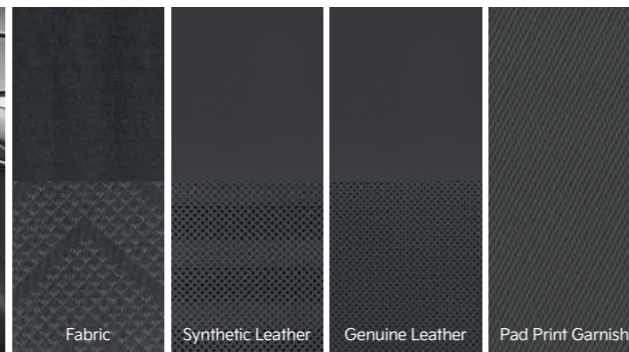

Front Row Heated/Ventilated Seats / 2nd Row Heated Seats*

Passenger Walk-in Device

Integrated Memory System

Harman Kardon Premium Sound

Exterior Colors

Snow White Pearl (SWP)

Ivory Silver (ISG)

Steel Gray (KLG)

Cityscape Green (CGE)

Mineral Blue (M4B)

Interstellar Gray (AGT)

Aurora Black Pearl (ABP)

Interior Colors

※ The two-tone steering wheel is not available with the Blue Gray Interior.

Charcoal Interior

Fabric

Synthetic Leather

Genuine Leather

Pad Print Garnish

Deep Navy & Brown Interior

Synthetic Leather

Genuine Leather

Pad Print Garnish

Blue Gray Interior