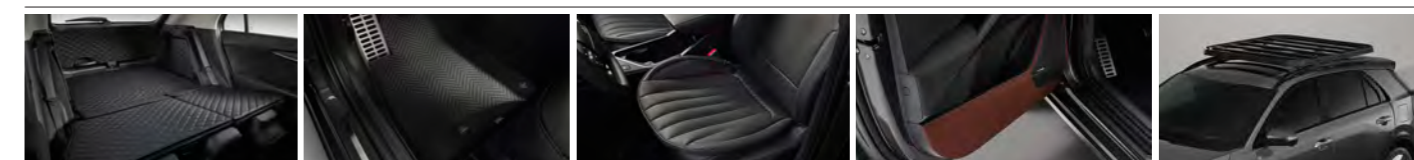

KIA Collection

Trunk Full Cover Mat TPE Mat Seat Cushion Door Covers Roof Basket

※ The My Comfort Package cannot be selected with a sunroof; the LED lamp design differs from the one included with the sunroof option.
 ※ Images of Kia Genuine Accessories are for illustrative purposes only and may differ from the actual product.
 ※ Detailed information on Kia Shop exclusive products is available at shop.kia.com.