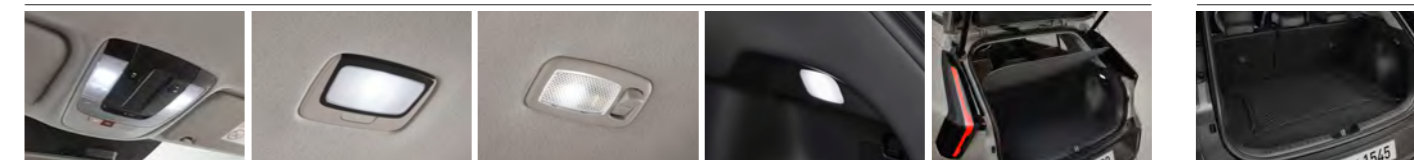

KIA Genuine Accessories

My Comfort Package

LED Overhead Console Lamp   LED Room Lamp   LED Sunvisor Lamp   LED Luggage Lamp   Luggage Screen
※ Available for separate purchase at the Kia Shop.   Luggage Net

Kia Shop Exclusive Products

KIA Collection